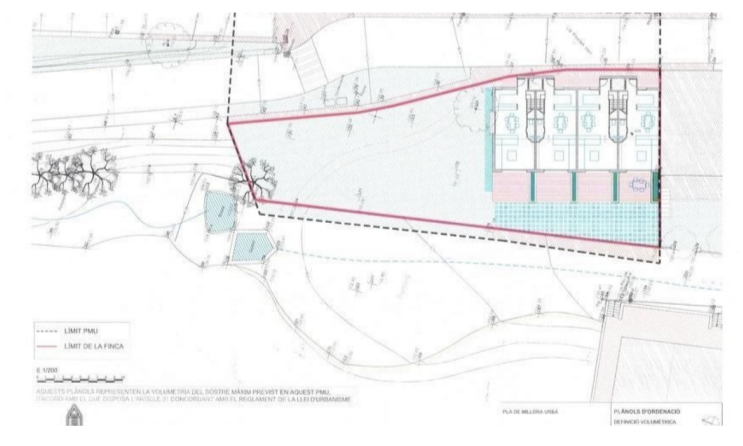

PROPERTY ID: DCB-BRA-D024-192/9445

Tomt till salu i Palafrugell

€330,000

Plot at just 230 metres from the beach of Tamariu. There is the possibility to build 4 unfamiliar attached houses .Every house with 2 private parking space and with 160 m2 aprox. We have a project of construction with planes. It counts with a surface built of 540 m2. Surface plot:747 m2 Additional purchase fees: 10% tax + Notary fees + land...