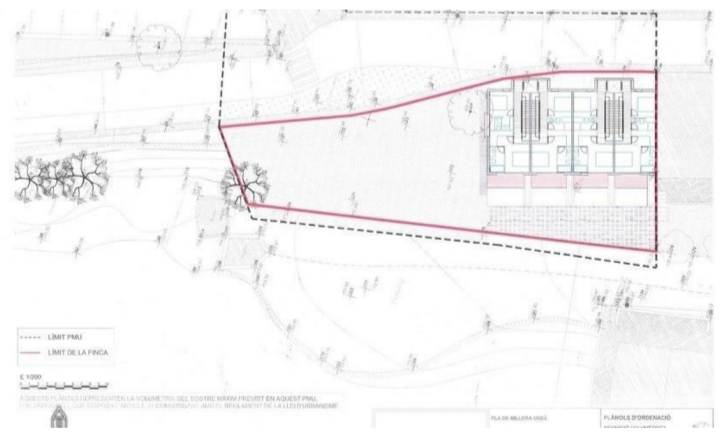

PROPERTY ID: DCB-BRA-D024-192/9445

# Tomt till salu i Palafrugell

€330,000

Plot at just 230 metres from the beach of Tamariu. There is the possibility to build 4 unfamiliar attached houses .Every house with 2 private parking space and with 160 m2 aprox. We have a project of construction with planes. It counts with a surface built of 540 m2. Surface plot:747 m2 Additional purchase fees: 10% tax + Notary fees + land...