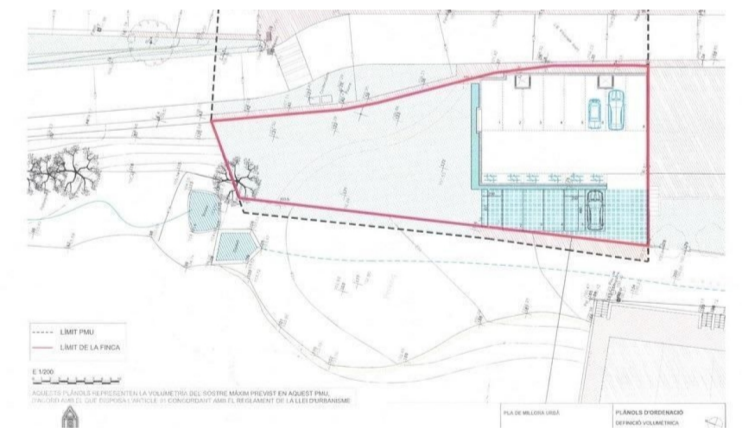

PROPERTY ID: DCB-BRA-D024-192/9445

Tomt till salu i Palafrugell

€330,000

Plot at just 230 metres from the beach of Tamariu. There is the possibility to build 4 unfamiliar attached houses .Every house with 2 private parking space and with 160 m2 aprox. We have a project of construction with planes. It counts with a surface built of 540 m2. Surface plot:747 m2 Additional purchase fees: 10% tax + Notary fees + land...