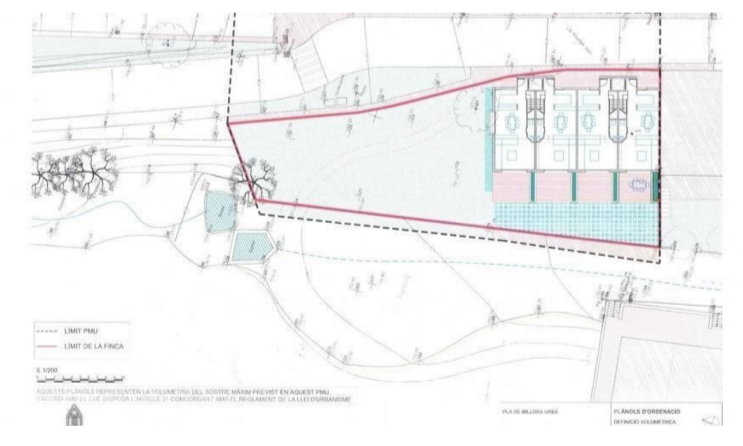

PROPERTY ID: DCB-BRA-D024-192/9445

# Tomt till salu i Palafrugell

€330,000

Plot at just 230 metres from the beach of Tamariu. There is the possibility to build 4 unfamiliar attached houses .Every house with 2 private parking space and with 160 m2 aprox. We have a project of construction with planes. It counts with a surface built of 540 m2. Surface plot:747 m2 Additional purchase fees: 10% tax + Notary fees + land...