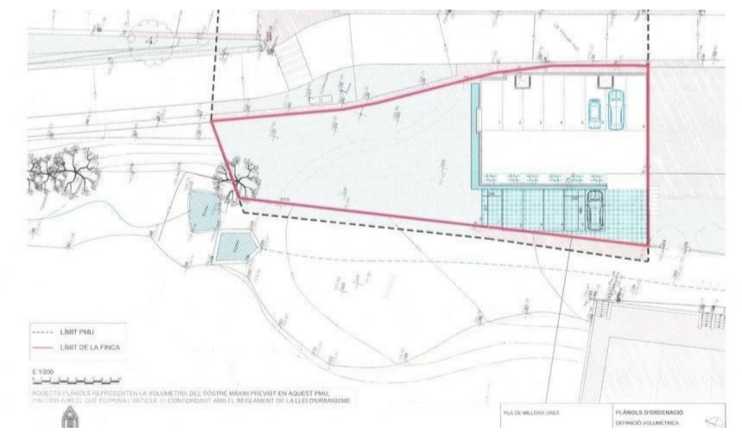

PROPERTY ID: DCB-BRA-D024-192/9445

# Tomt till salu i Palafrugell

€330,000

Plot at just 230 metres from the beach of Tamariu. There is the possibility to build 4 unfamiliar attached houses .Every house with 2 private parking space and with 160 m2 aprox. We have a project of construction with planes. It counts with a surface built of 540 m2. Surface plot:747 m2 Additional purchase fees: 10% tax + Notary fees + land...