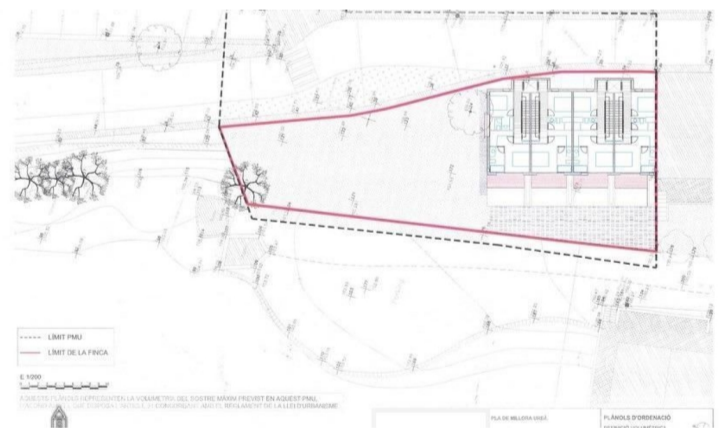

PROPERTY ID: DCB-BRA-D024-192/9445

Tomt till salu i Palafrugell

€330,000

Plot at just 230 metres from the beach of Tamariu. There is the possibility to build 4 unfamiliar attached houses .Every house with 2 private parking space and with 160 m2 aprox. We have a project of construction with planes. It counts with a surface built of 540 m2. Surface plot:747 m2 Additional purchase fees: 10% tax + Notary fees + land...