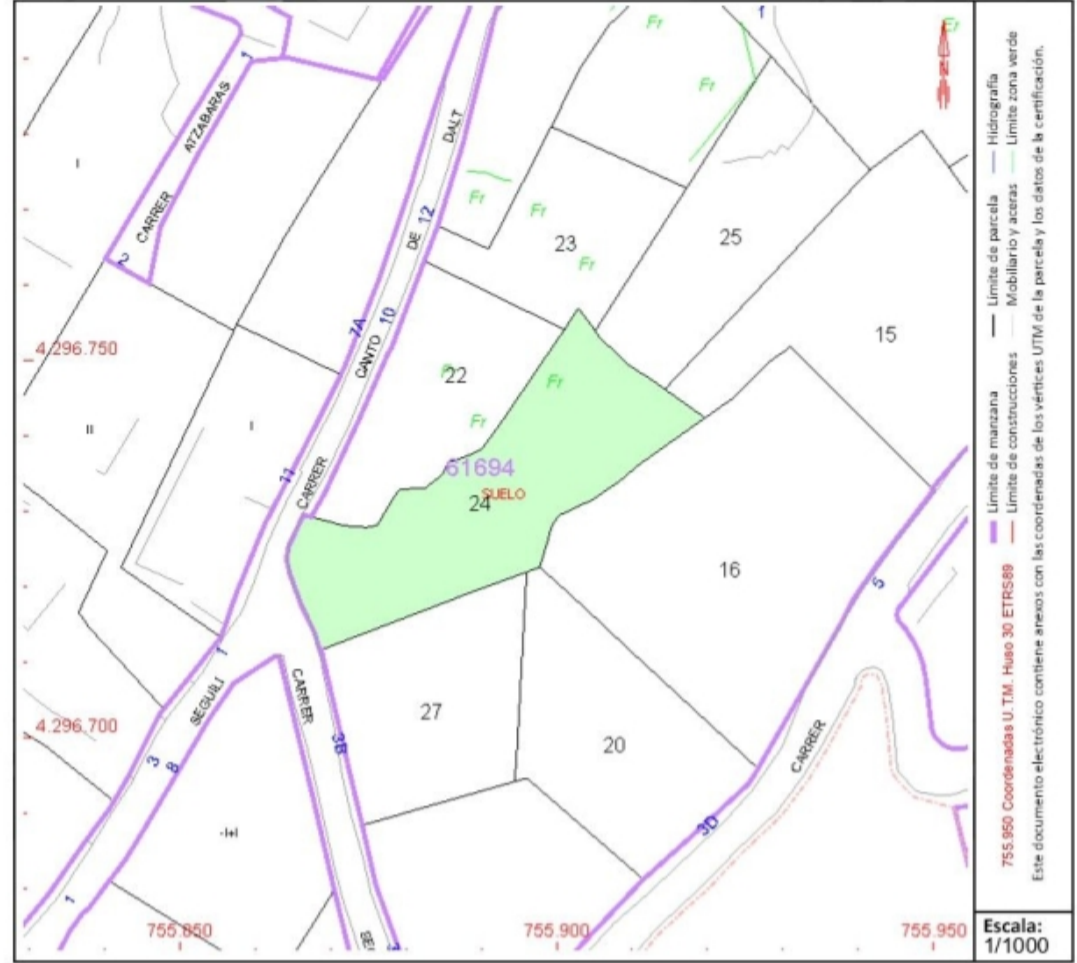

## DATOS DESCRIPTIVOS DEL INMUEBLE

**Localización:**  
CL CANTO D'ALT Suelo  
03792 ORBA [ALICANTE]

**Clase:** URBANO  
**Uso principal:** Suelo sin edif.  
**Superficie construida:**  
**Año construcción:**

## PARCELA

**Superficie gráfica:** 905 m2  
**Participación del inmueble:** 99,999900 %  
**Tipo:**

**PROPERTY ID: PEG-001512**

## Plot till salu i Orba

€90,000

On this plot of 905 m2 you can build a house in two different heights. It is located in the Orbeta de Orba urbanization in the heart of the Costa Blanca. Beautiful views of the valley and the surrounding mountains. Very close to the town, which is about 10-15 minutes from the motorway that connects Alicante and Valencia. It is located near Dénia...