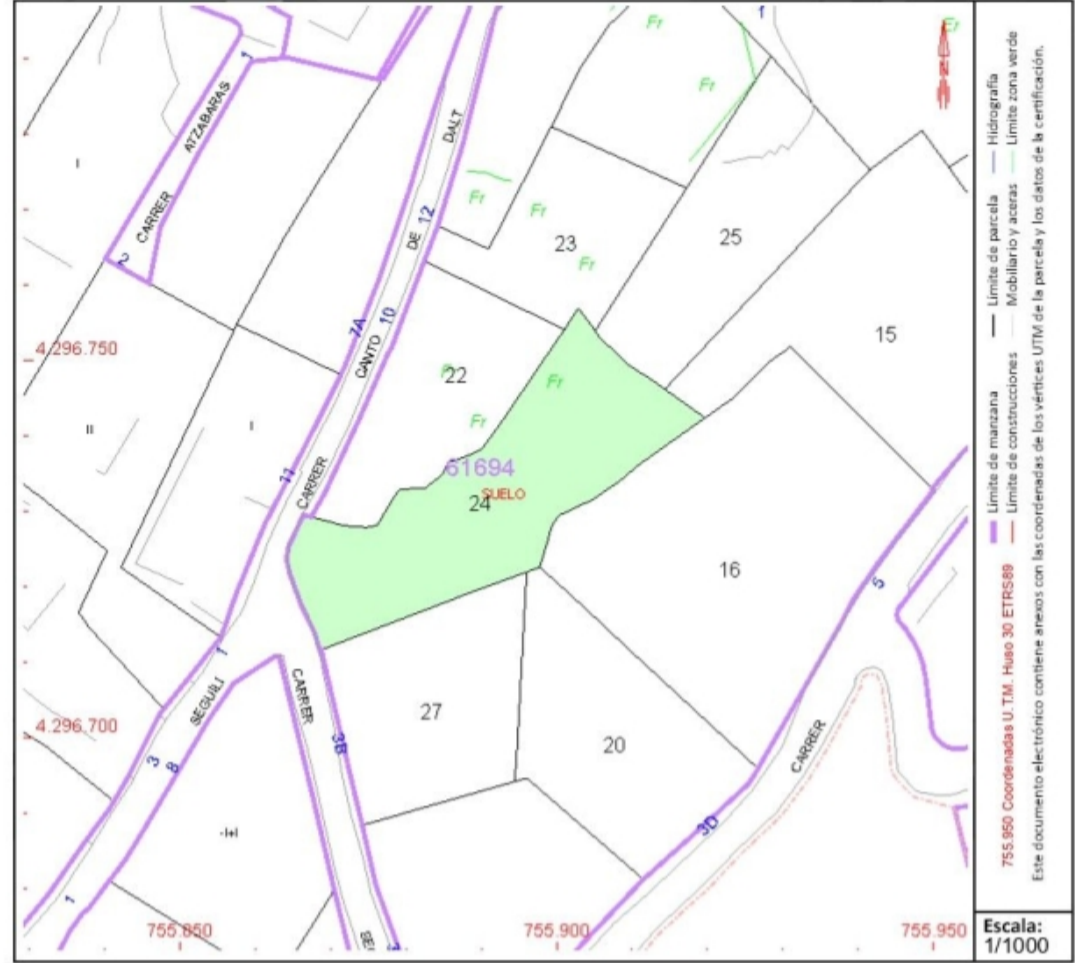

### Localización:

CL CANTO D'ALT Suelo  
03792 ORBA [ALICANTE]

Clase: URBANO

Uso principal: Suelo sin edif.

Superficie construida:

Año construcción:

## PARCELA

Superficie gráfica: 905 m2

Participación del inmueble: 99,999900 %

Tipo:

PROPERTY ID: PEG-001512

Urbanización Orbeta

## Plot till salu i Orba

€90,000

On this plot of 905 m2 you can build a house in two different heights. It is located in the Orbeta de Orba urbanization in the heart of the Costa Blanca. Beautiful views of the valley and the surrounding mountains. Very close to the town, which is about 10-15 minutes from the motorway that connects Alicante and Valencia. It is located near Dénia...