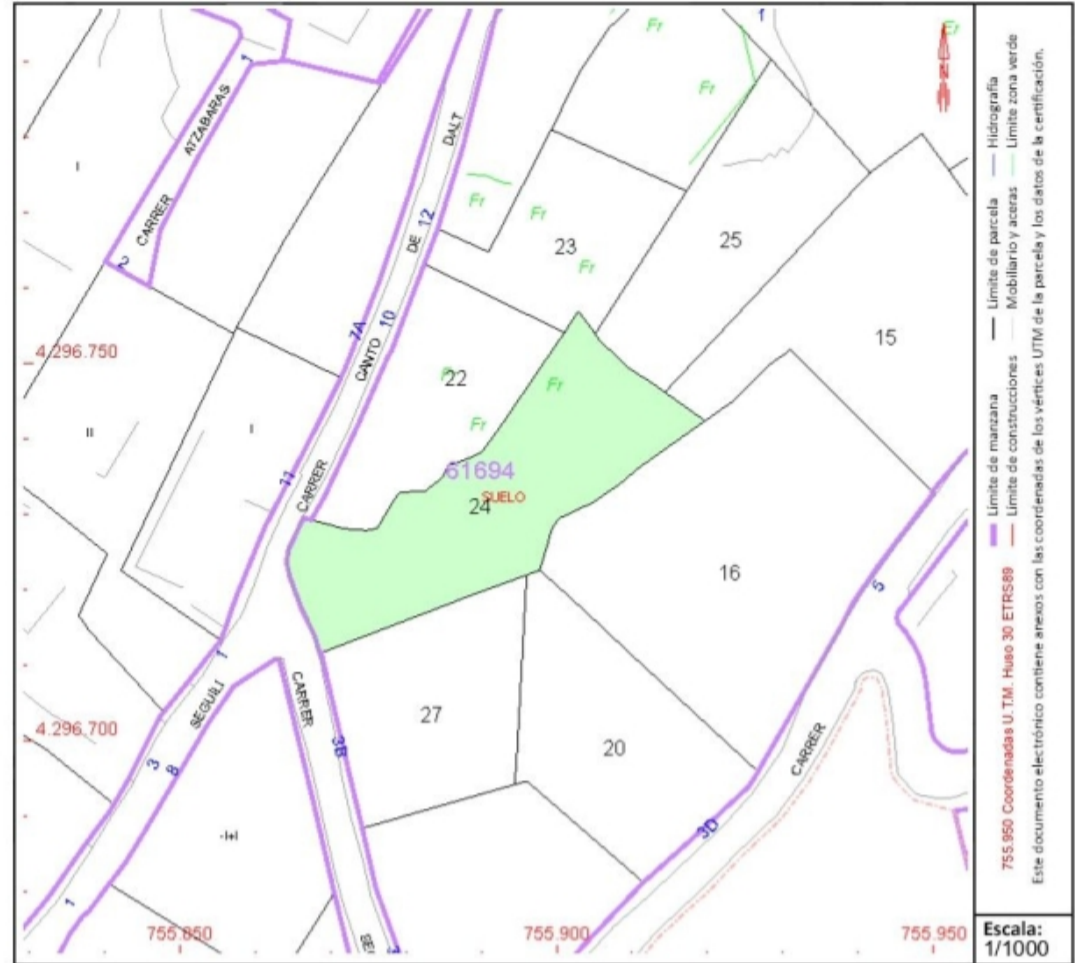

### Localización:

CL CANTO D'ALT Suelo  
03792 ORBA [ALICANTE]

Clase: URBANO

Uso principal: Suelo sin edif.

Superficie construida:

Año construcción:

## PARCELA

Superficie gráfica: 905 m2

Participación del inmueble: 99,999900 %

Tipo:

PROPERTY ID: PEG-001512

Urbanización Orbeta

## Tomt till salu i Orba

€90,000

On this plot of 905 m2 you can build a house in two different heights. It is located in the Orbeta de Orba urbanization in the heart of the Costa Blanca. Beautiful views of the valley and the surrounding mountains. Very close to the town, which is about 10-15 minutes from the motorway that connects Alicante and Valencia. It is located near Dénia...