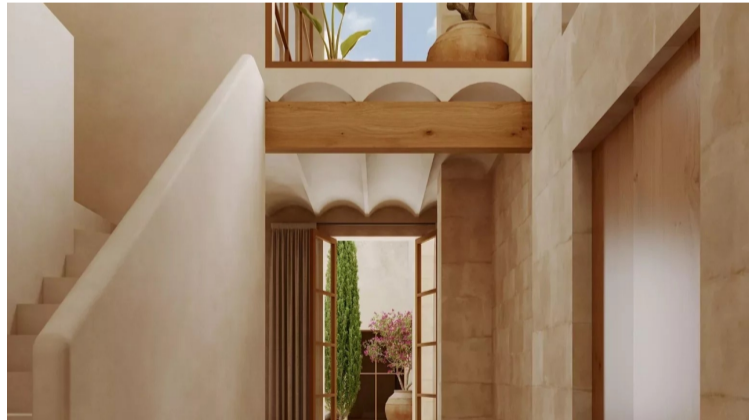

PROPERTY ID: JOT-V1483PM

Country house till salu i Palma De Mallorca

€1,650,000

Probably the current urban project that best combines historical character with avant-garde design in a perfect symbiosis of light, ample spaces and uniqueness. The buildings were erected in the 20's of the last century and were conceived to house a nautical sail factory, later to manufacture light boats and its last years housed commercial...