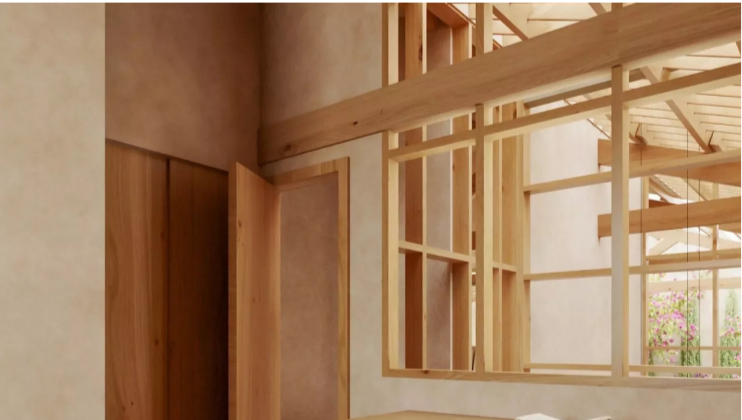

## Country house till salu i Palma De Mallorca

€1,650,000

Probably the current urban project that best combines historical character with avant-garde design in a perfect symbiosis of light, ample spaces and uniqueness. The buildings were erected in the 20's of the last century and were conceived to house a nautical sail factory, later to manufacture light boats and its last years housed commercial...