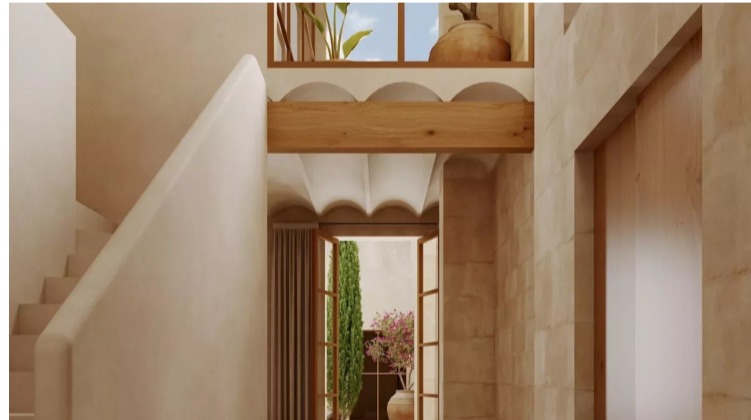

## Country house till salu i Palma De Mallorca

€1,650,000

Probably the current urban project that best combines historical character with avant-garde design in a perfect symbiosis of light, ample spaces and uniqueness. The buildings were erected in the 20's of the last century and were conceived to house a nautical sail factory, later to manufacture light boats and its last years housed commercial...