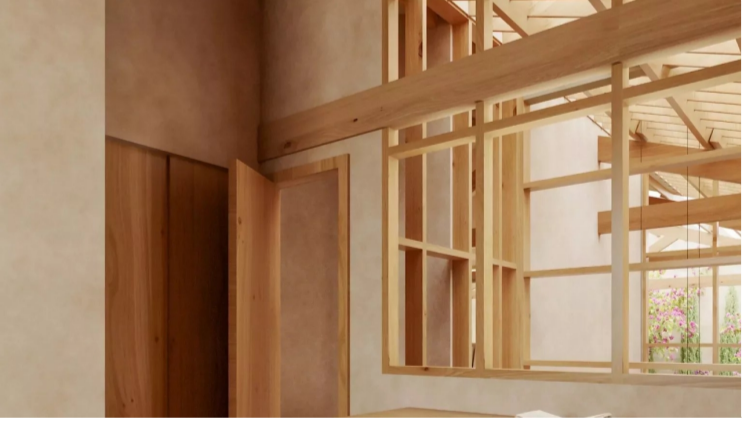

PROPERTY ID: JOT-V1483PM

Country house till salu i Palma De Mallorca

€1,650,000

Probably the current urban project that best combines historical character with avant-garde design in a perfect symbiosis of light, ample spaces and uniqueness. The buildings were erected in the 20's of the last century and were conceived to house a nautical sail factory, later to manufacture light boats and its last years housed commercial...