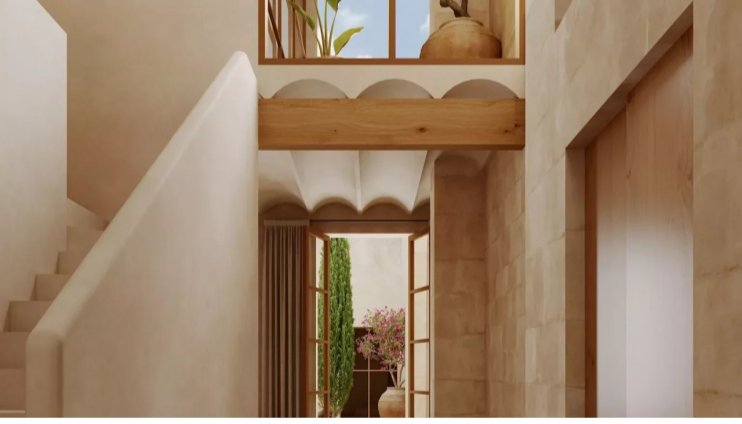

PROPERTY ID: JOT-V1483PM

Country house till salu i Palma De Mallorca

€1,650,000

Probably the current urban project that best combines historical character with avant-garde design in a perfect symbiosis of light, ample spaces and uniqueness. The buildings were erected in the 20's of the last century and were conceived to house a nautical sail factory, later to manufacture light boats and its last years housed commercial...