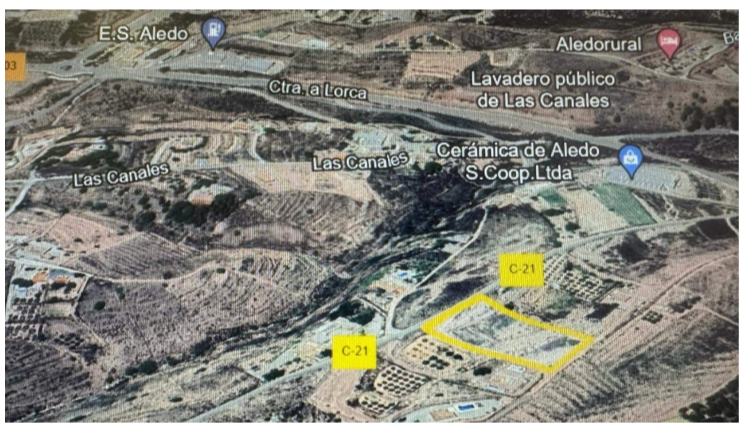

PROPERTY ID: SOH-PLTA01

Plot till salu i Totana

€39,000

This is a 5.700 m2 approx. plot in the outskirts of the Aledo town overlooking the mountains of Sierra Espuna and just few minutes from the actual town. The plot has mains, water and electricity at the plot entrance. There are few almond trees and small group of grown pines trees. The plot has license to build up to 220 sq mts house. The plot ca...