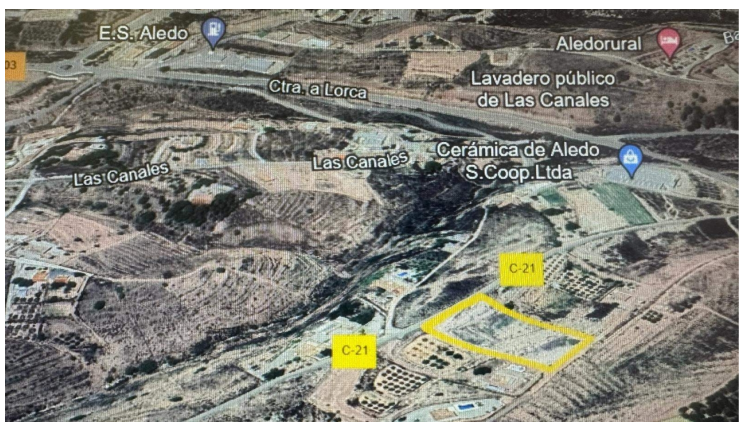

PROPERTY ID: SOH-PLTA01

Plot till salu i Totana

€39,000

This is a 5.700 m2 approx. plot in the outskirts of the Aledo town overlooking the mountains of Sierra Espuna and just few minutes from the actual town. The plot has mains, water and electricity at the plot entrance. There are few almond trees and small group of grown pines trees. The plot has license to build up to 220 sq mts house. The plot ca...