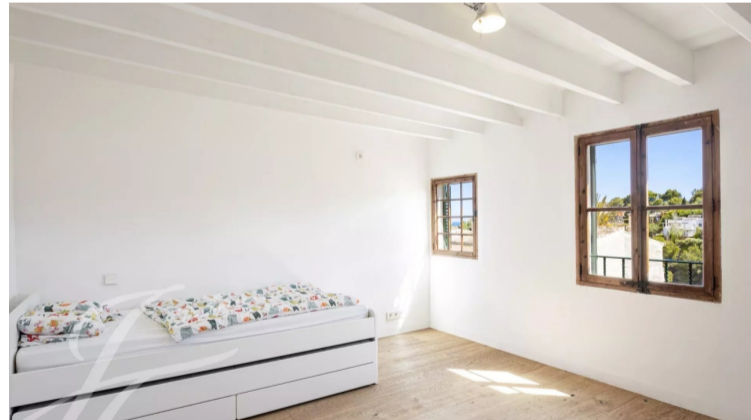

PROPERTY ID: JOT-V1504PM

Apartment till salu i Palma De Mallorca

€1,250,000

This charming house is located in El Terreno, next to Bellver Park, and with a breathtaking view of the sea and Genova. The entrance is private and exclusive, giving you a feeling of privacy and independence. The apartment is spread over two floors and has two spacious roof terraces, which offer fantastic panoramic views, as well as a shaded patio...