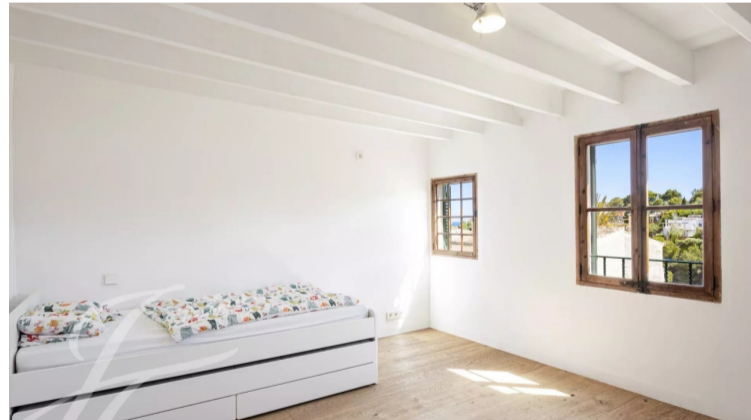

PROPERTY ID: JOT-V1504PM

Apartment till salu i Palma De Mallorca

€1,110,000

Classic Penthouse with Sea Views in El Terreno This charming house is located in El Terreno, next to Bellver Park, and with a breathtaking view of the sea and Genova. The entrance is private and exclusive, giving you a feeling of privacy and independence. The apartment is spread over two floors and has two spacious roof terraces, which offer...