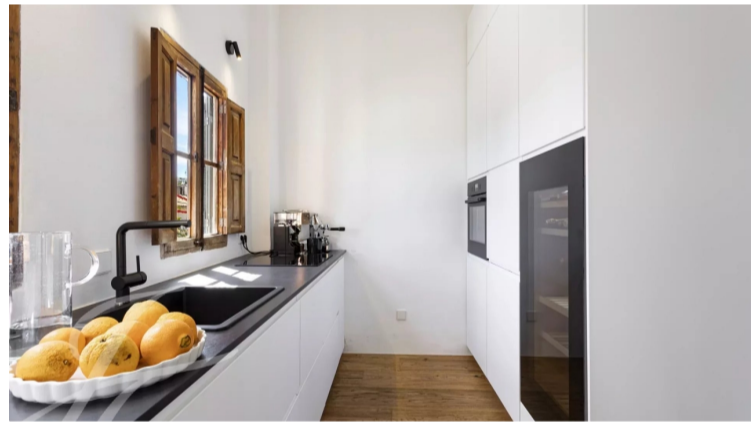

PROPERTY ID: JOT-V1504PM

Apartment till salu i Palma De Mallorca

€1,250,000

This charming house is located in El Terreno, next to Bellver Park, and with a breathtaking view of the sea and Genova. The entrance is private and exclusive, giving you a feeling of privacy and independence. The apartment is spread over two floors and has two spacious roof terraces, which offer fantastic panoramic views, as well as a shaded patio...