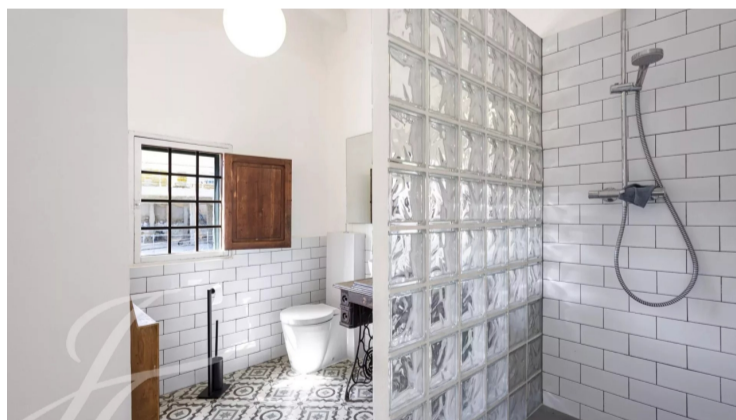

PROPERTY ID: JOT-V1504PM

Apartment till salu i Palma De Mallorca

€1,110,000

Classic Penthouse with Sea Views in El Terreno This charming house is located in El Terreno, next to Bellver Park, and with a breathtaking view of the sea and Genova. The entrance is private and exclusive, giving you a feeling of privacy and independence. The apartment is spread over two floors and has two spacious roof terraces, which offer...