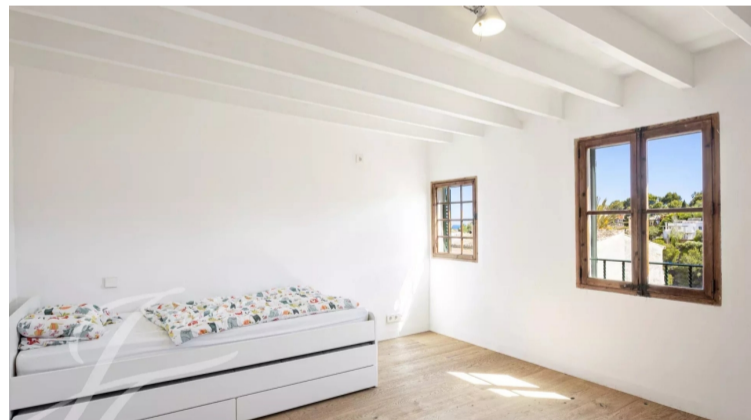

PROPERTY ID: JOT-V1504PM

Apartment till salu i Palma De Mallorca

€1,110,000

Classic Penthouse with Sea Views in El Terreno This charming house is located in El Terreno, next to Bellver Park, and with a breathtaking view of the sea and Genova. The entrance is private and exclusive, giving you a feeling of privacy and independence. The apartment is spread over two floors and has two spacious roof terraces, which offer...