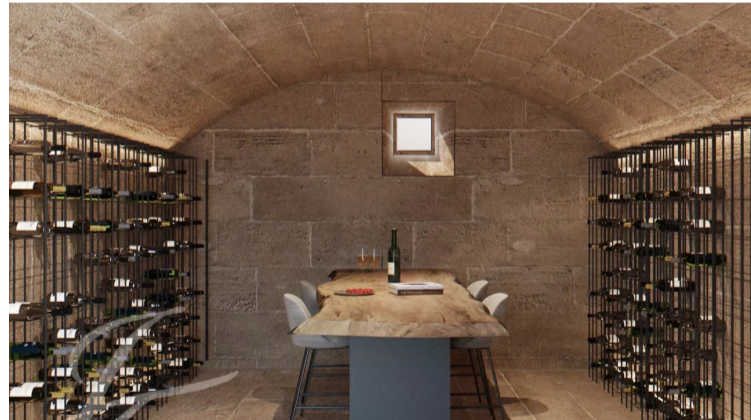

PROPERTY ID: JOT-V0556PM

Apartment till salu i Palma De Mallorca

€0

The Portella Palace, which dates back to the 17th century, is an exclusive restored building divided into 6 spectacular residences. Located in the heart of the city of Palma de Mallorca, it offers magnificent spaces designed with the best quality materials. This building is registered in the catalogue of protected buildings of the Palma Town Hall...