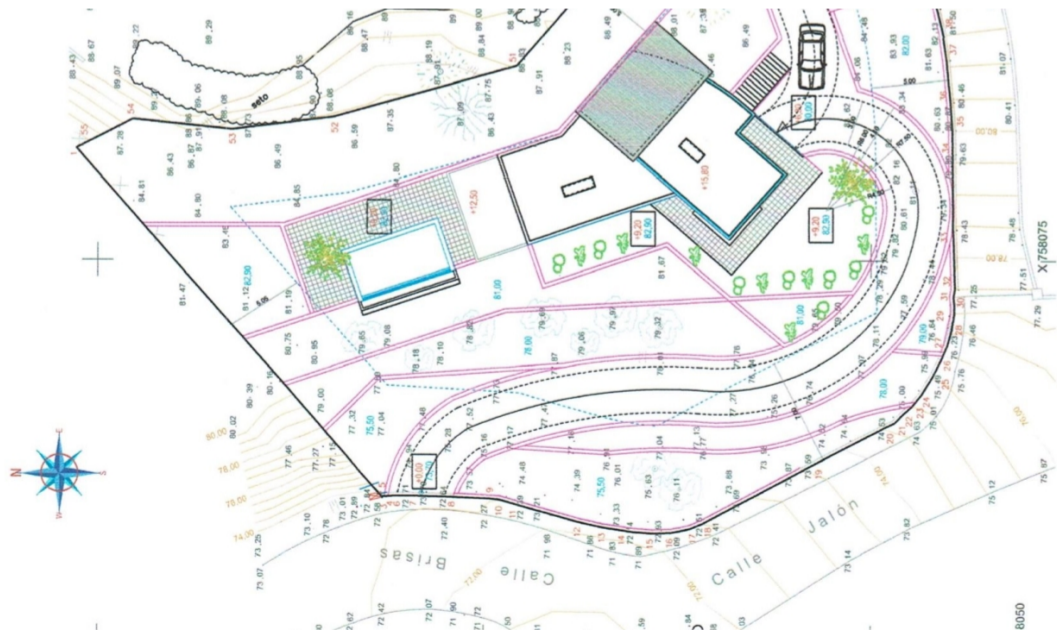

PROPERTY ID: CPS-CBDW-18424

Tomt till salu i Altea

€248,000

Fabulous corner plot in Altea La Vella, Alicante. Very well located and very close to the Golf of Altea. It is a quiet area but very well connected. In just 7 minutes you can reach the center of Altea where there are supermarkets, shops, bars or restaurants. The plot has perfect views and orientation, and has plenty of space to build your home...