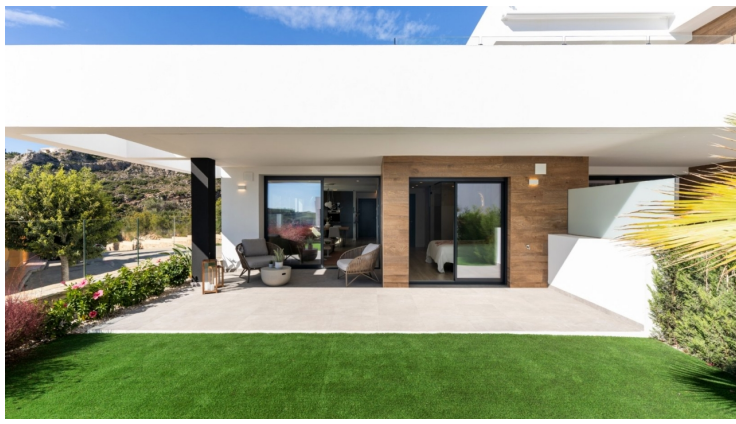

## Lägenhet till salu i Benitachell

€468,000

Apartments in Cumbre del Sol, natural beauty by the sea. Each Montecala Gardens apartment is unique, its distribution, outdoor spaces and terraces varying according to its location. Greco PH025- an ideal duplex for those who only need two bedrooms, both doubles and with large closets. On the first floor is the living-dining room, a courtesy bathroom...