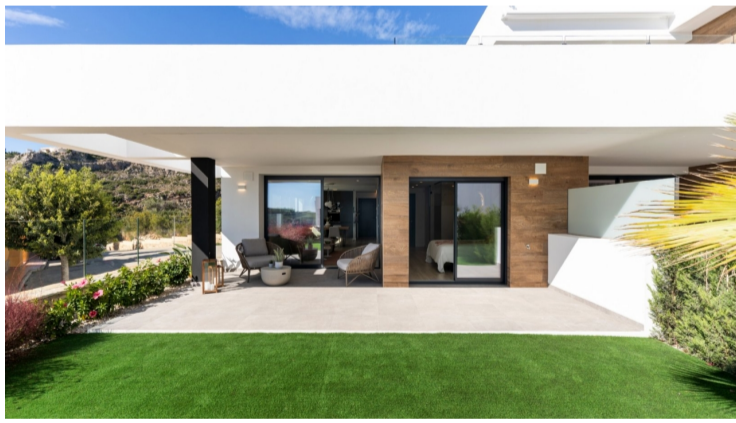

PROPERTY ID: CPS-CBDV-14730

Lägenhet till salu i Benitachell

€638,000

Apartments in Cumbre del Sol, natural beauty by the sea. Each apartment at Montecala Gardens is unique, its distribution, outdoor spaces and terraces varying according to its location. Greco 29 - Superb penthouse with magnificent views combining the sea and the beautiful view of the Portet de Moraira green zone. The interior is divided into three...