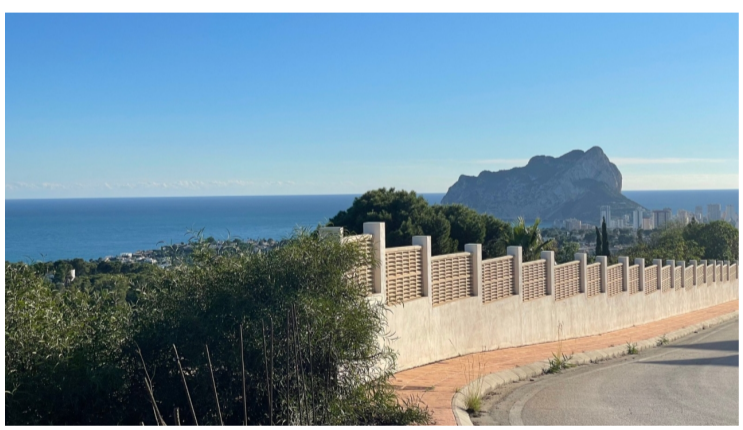

PROPERTY ID: CPS-CBD1632

Tomt till salu i Benissa

€550,000

Fantastic plot for construction with panoramic sea views from Calpe to Moraira for sale on the coast of Benissa. This plot of 1.565 m2 has a very quiet and private location. This privileged location is unique and you can enjoy the sea views from Moraira to the Rock of Ifach in Calpe. To the left of the property there is a green area with pine...