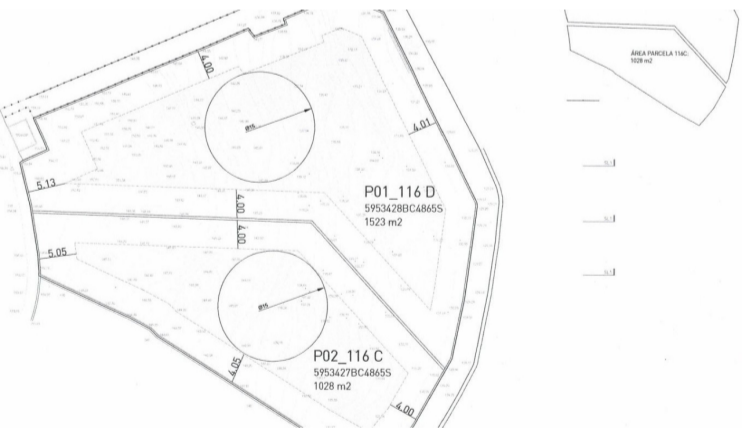

PROPERTY ID: CPS-CBD1632

Tomt till salu i Benissa

€550,000

Fantastic plot for construction with panoramic sea views from Calpe to Moraira for sale on the coast of Benissa. This plot of 1.565 m2 has a very quiet and private location. This privileged location is unique and you can enjoy the sea views from Moraira to the Rock of Ifach in Calpe. To the left of the property there is a green area with pine...