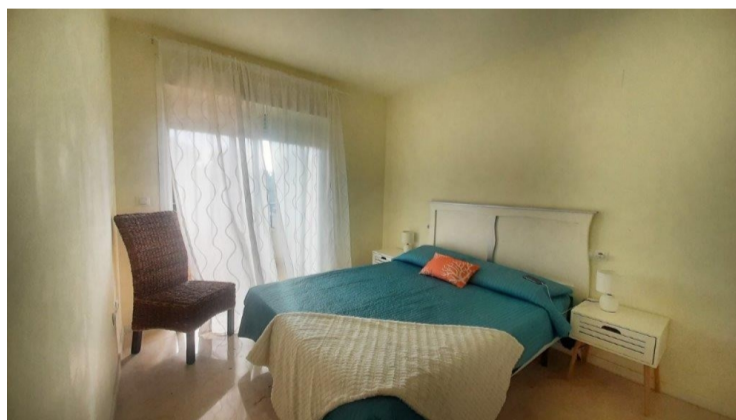

## Apartment till salu i Altea

€375,000

Spacious duplex apartment in the exclusive area of Porto Senso, on the Playa de la Solsida in Altea. On entrance level the apartment offers a large fully equipped kitchen with utility room, a dining/living room off which is situated a terrace offering beautiful sea and mountainviews, a double bedroom, which also opens unto the terrace, and a...