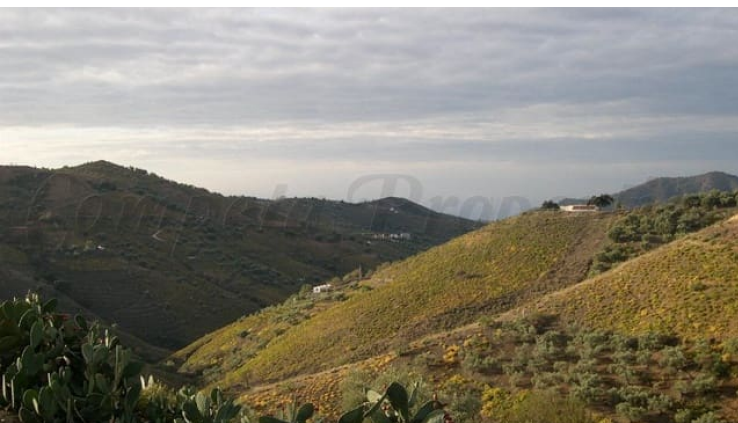

PROPERTY ID: COP-P039

Tomt till salu i Canillas de Albaida

€372,000

This plot is appr 29,000m2 and it is accessed by a good track after leaving a tarmacked road. The village of Archez is approximately 5 minutes by car, Canillas de Albaida is approximately 7 minutes and Cómpeeta 10 minutes. From the plot there are wonderful views of the surrounding countryside, the Sierra Almijara mountains, the villages and the...