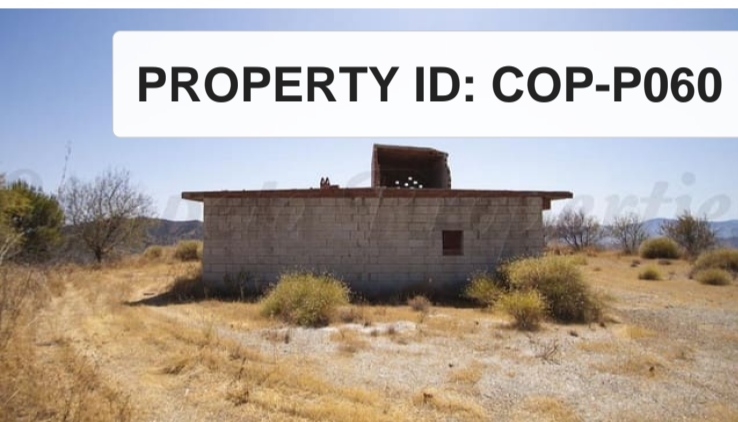

PROPERTY ID: COP-P060

# Tomt till salu i Sedella

€195,000

This large plot of app 37,900 sqm is situated within ten minutes drive of the village of Sedella and has many trees. There is a building on the land of app. 200 sqm with stable area. There are lovely views from the property of the mountain ranges and verdant countryside. The coast is within 25 minutes drive and Málaga airport is about an hour away...