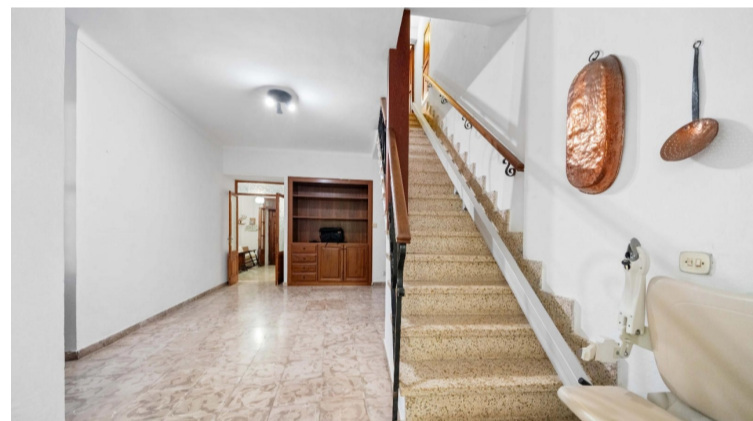

PROPERTY ID: CAP-3023

Parhus till salu i Pollença

€550,000

A lot of space offers this 264 m² house in Pollensa on a plot of 88 m². The 3 floors of the house have 6 bedrooms, 2 bathrooms, living room, kitchen with pantry, patio with utility room, large attic, roof top terrace and storage room. The house has wooden windows and shutters, tiled floor and a stair lift.