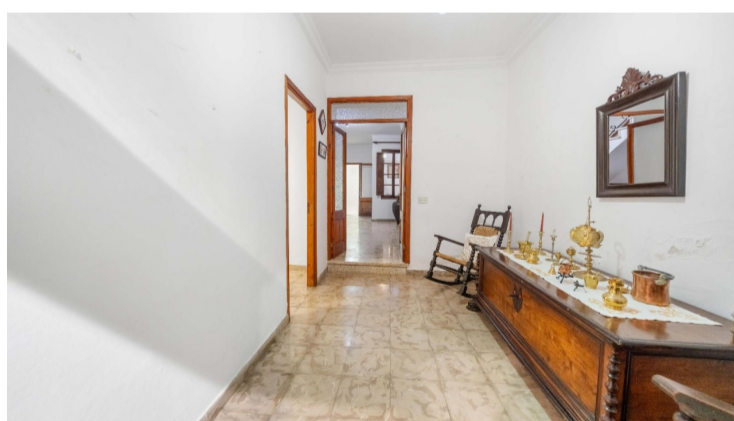

PROPERTY ID: CAP-3023

Parhus till salu i Pollença

€550,000

A lot of space offers this 264 m² house in Pollensa on a plot of 88 m². The 3 floors of the house have 6 bedrooms, 2 bathrooms, living room, kitchen with pantry, patio with utility room, large attic, roof top terrace and storage room. The house has wooden windows and shutters, tiled floor and a stair lift.