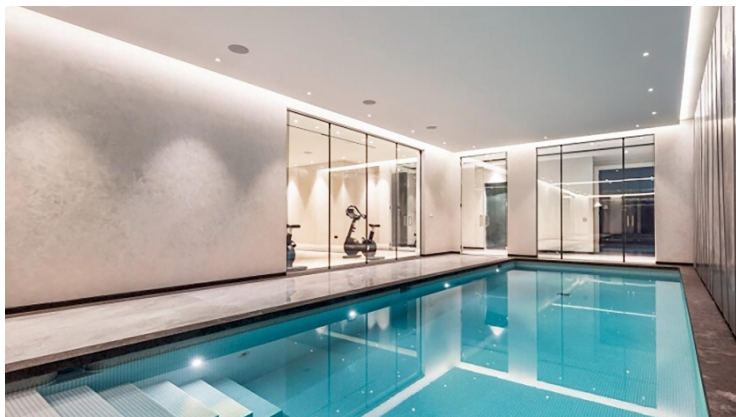

PROPERTY ID: RED-SP0674

Penthouse till salu i Finestrat

€228,000

NEW BUILD RESIDENTIAL IN RELLEU New Build residential in Relleu is the ideal place for those who want to have a quality home in a very beautiful place and with all services next door. The building has 7 floors with 2 stairs and its 2 elevators. In the basement there are 69 parking spaces and 42 storage rooms. On the ground floor is the heated...