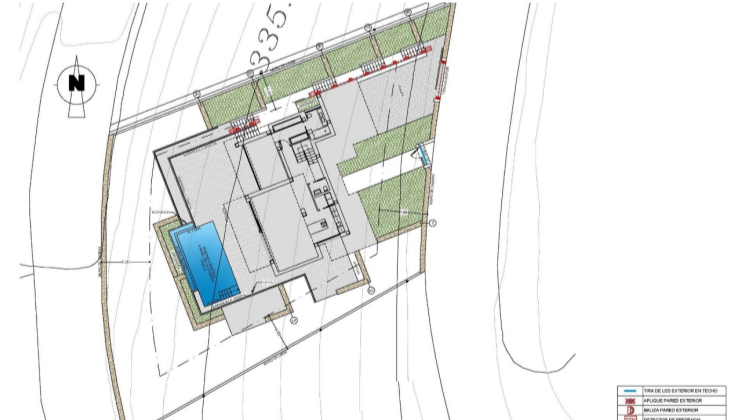

PROPERTY ID: RED-SP0707

Detached Villa till salu i Benitachell

€2,456,000

NEW BUILD LUXURY VILLA IN CUMBRE DEL SOL New Build luxury villa with spectacular sea views is ideal to live in with the family or to enjoy with friends. It is located at the top of Puig de la Llorençà, in the Residential Cumbre del Sol dominating over the residential area and with an unbeatable sea view. A unique and exclusive place in the North...