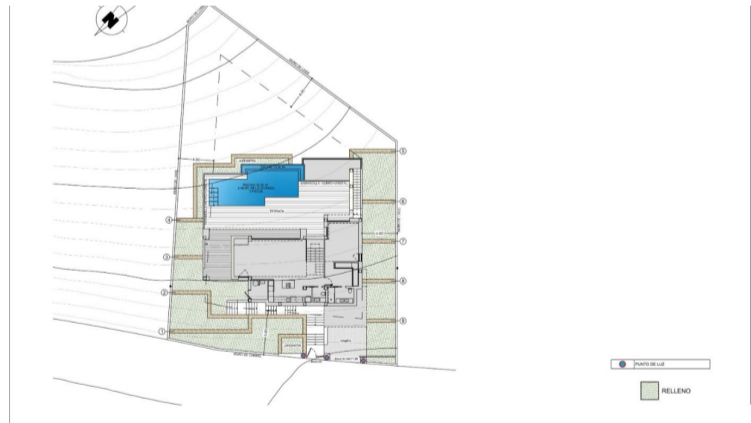

PROPERTY ID: RED-SP0694

Detached Villa till salu i Benitachell

€1,745,000

NEW BUILD VILLA WITH THE SEA VIEWS IN CUMBRE DEL SOL New Build luxury villa with private pool and sea views in the Residential Resort Cumbre del Sol, in Benitachell, on the Costa Blanca North, between Alicante and Valencia city. A modern design and an elegant and bright layout are the keys to this villa with 3 bedrooms, all with en-suite...