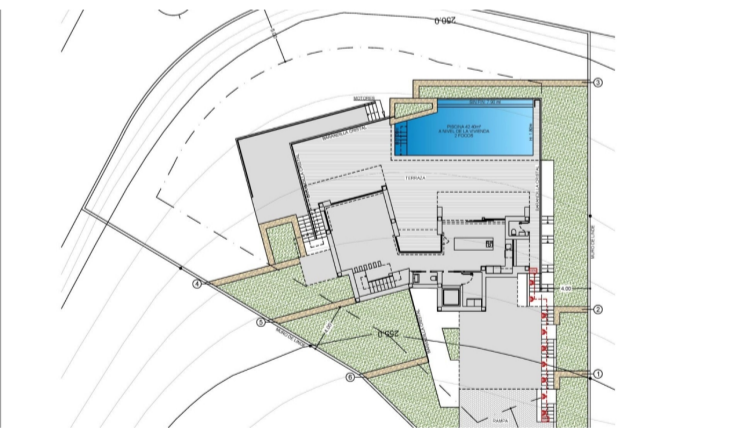

PROPERTY ID: RED-SP0691

Detached Villa till salu i Benitachell

€2,421,000

NEW BUILD LUXURY VILLA IN CUMBRE DEL SOL In the heart of the Residential Cumbre del Sol, you can find this luxury villa with its private pool. New Build modern villa design combines in an elegant and functional way, modern and Mediterranean architecture. On the façade, characterized by large geometrical shapes based on diagonal lines, the colour...