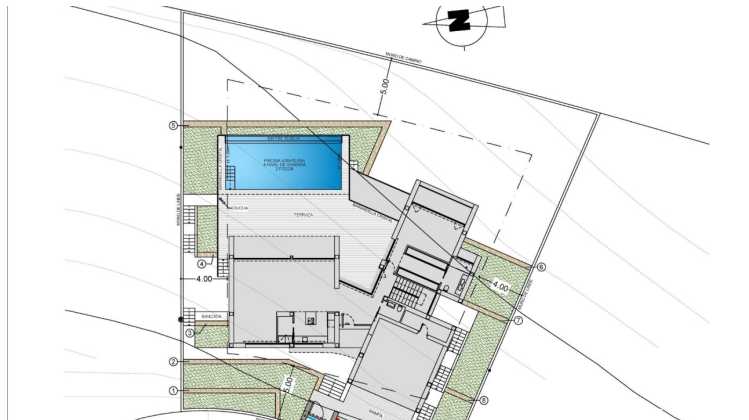

PROPERTY ID: RED-SP0690

Detached Villa till salu i Benitachell

€2,221,850

NEW BUILD LUXURY VILLA IN CUMBRE DEL SOL Cumbre del Sol is a place where you can enjoy both nature as well as the sun and sea. This luxury villa offers peace and comfort so the owner can relax peacefully with an incredible sea view. Could this be your future home? New Build villa design combines in a stylish and functional way a truly modern...