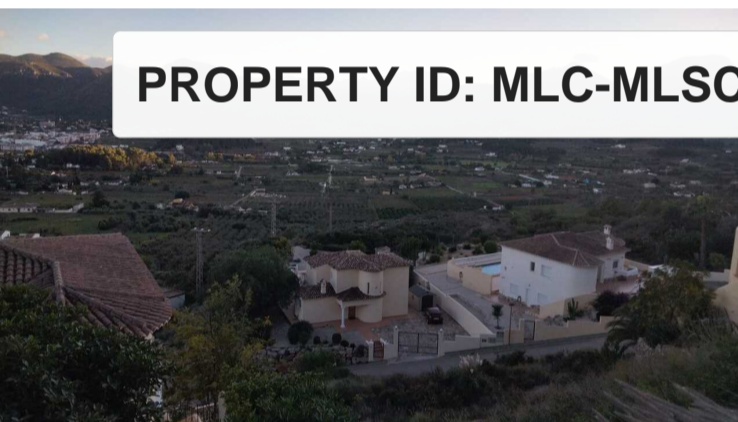

PROPERTY ID: MLC-MLSC9526549

Tomt till salu i Jalon

€75,000

A plot with a big south facing view to build one villaThe land is quite steep and will probably need to have a lift in the construction.Enclosed are a couple of examples only, no costings have been done. They are villas built elsewhere.