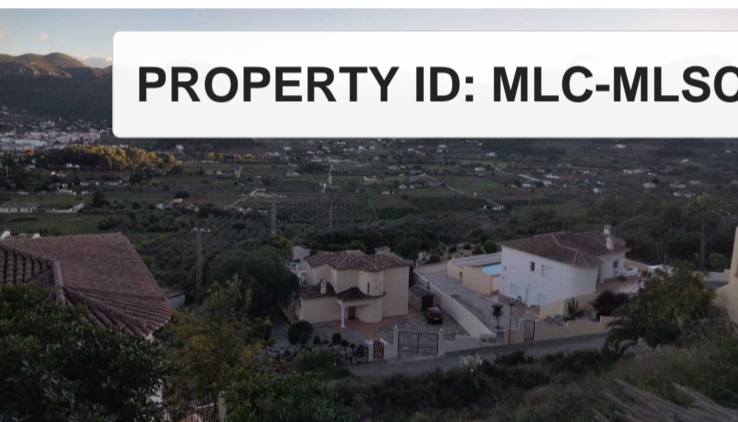

# Tomt till salu i Jalon

€75,000

A plot with a big south facing view to build one villaThe land is quite steep and will probably need to have a lift in the construction.Enclosed are a couple of examples only, no costings have been done. They are villas built elsewhere.