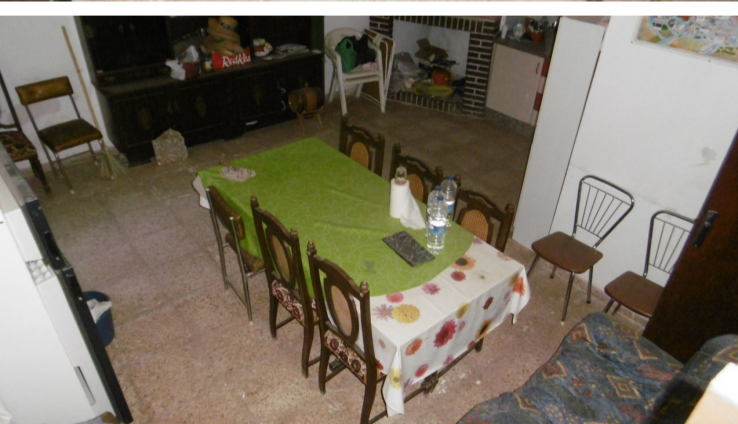

PROPERTY ID: MLC-MLSC926192

Parhus till salu i Yecla

€46,000

This semi-detached country house, with a total built area of 80 m² over two floors, is located 12 km from Yecla in a peaceful, natural setting. The property includes 3 bedrooms, 1 bathroom, and an open-plan living room with kitchen. Outside, there is a barbecue area and a large independent garage with space for two cars, which can also serve as a...