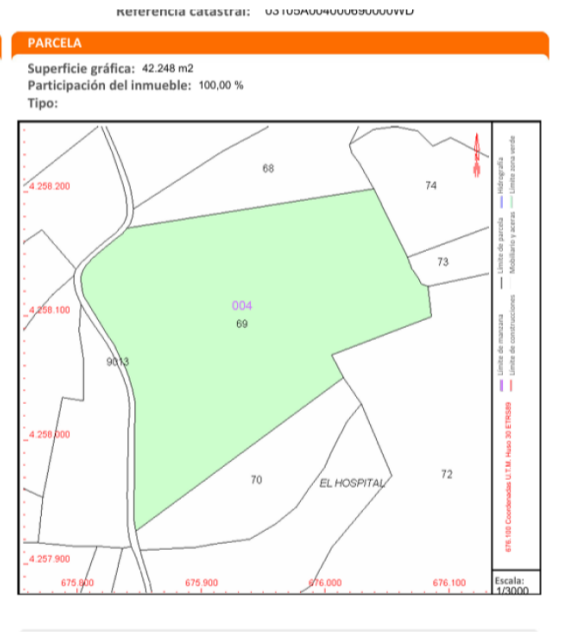

DATOS DESCRIPTIVOS DEL INMUEBLE

Localización:
 Polígono 4 Parcela 69
 EL HOSPITAL EL PINOS / PINOSO [ALICANTE]

Clase: RÚSTICO
 Uso principal: Agrario
 Superficie construida:
 Año construcción:

CULTIVO

Subparcela	Cultivo/aprovechamiento	Intensidad Productiva	Superficie m ²
0	VR Viñedos regadio	03	42.248

Tomt till salu i Pinoso

€79,995

This building plot of 42,248 m² is situated in a peaceful hamlet just outside Pinoso. The land benefits from irrigation water and offers the potential to be divided into four separate plots. Local regulations allow for construction of up to 2% of the plot size, with the option to build on two levels, providing flexibility for multiple projects or a...