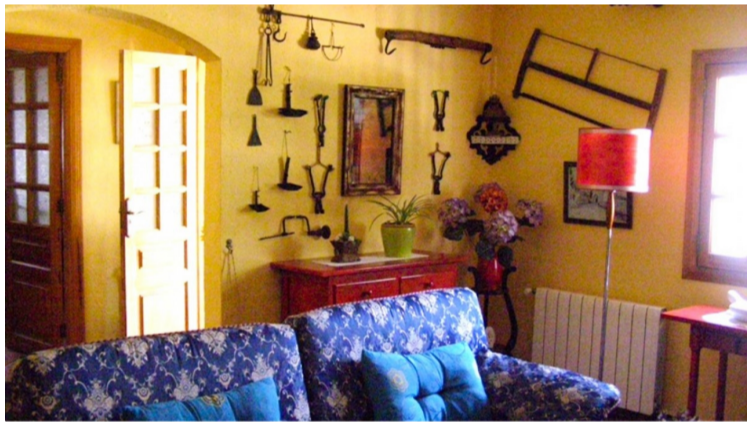

## Tomt till salu i Capdepera

€850,000

Located on the picturesque road that connects Capdepera with Son Servera, this rustic property enjoys an exceptional location that guarantees excellent communication and proximity to Capdepera. This privileged enclave offers a quiet and natural environment, perfect for those looking for a peaceful refuge without straying too far from the services...