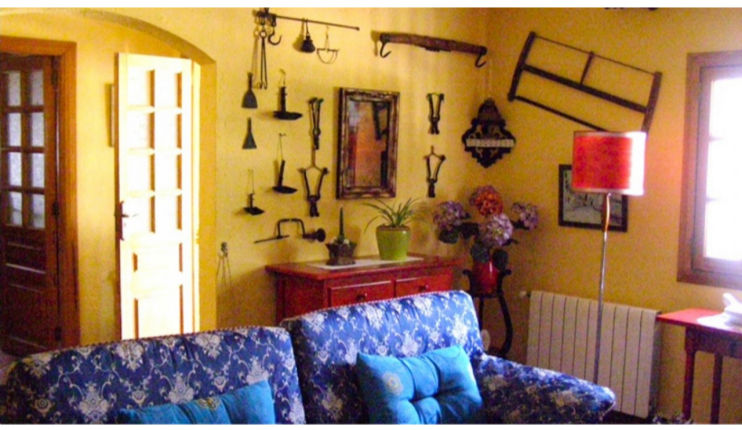

PROPERTY ID: MLC-MLSC4535048

Tomt till salu i Capdepera

€850,000

Located on the picturesque road that connects Capdepera with Son Servera, this rustic property enjoys an exceptional location that guarantees excellent communication and proximity to Capdepera. This privileged enclave offers a quiet and natural environment, perfect for those looking for a peaceful refuge without straying too far from the services...