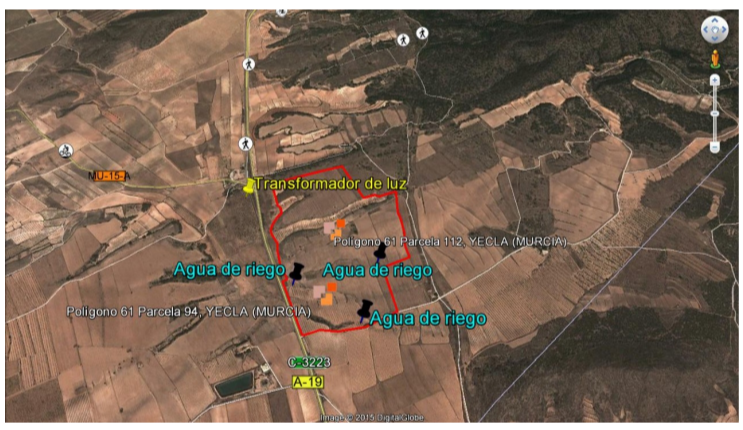

PROPERTY ID: MLC-MLSC3180219

Tomt till salu i Yecla

€620,000

Finca Las Quebradas between Pinoso and Yecla. This expansive property near the Sierra Salinas natural park in Las Quebradas (Yecla) offers an excellent investment opportunity in a peaceful, non-mining area with stunning 360° views. The land covers a total of 407,580 m², including 82,803 m² of almond plantation, 5,589 m² of olive trees, 5,594 m² of...