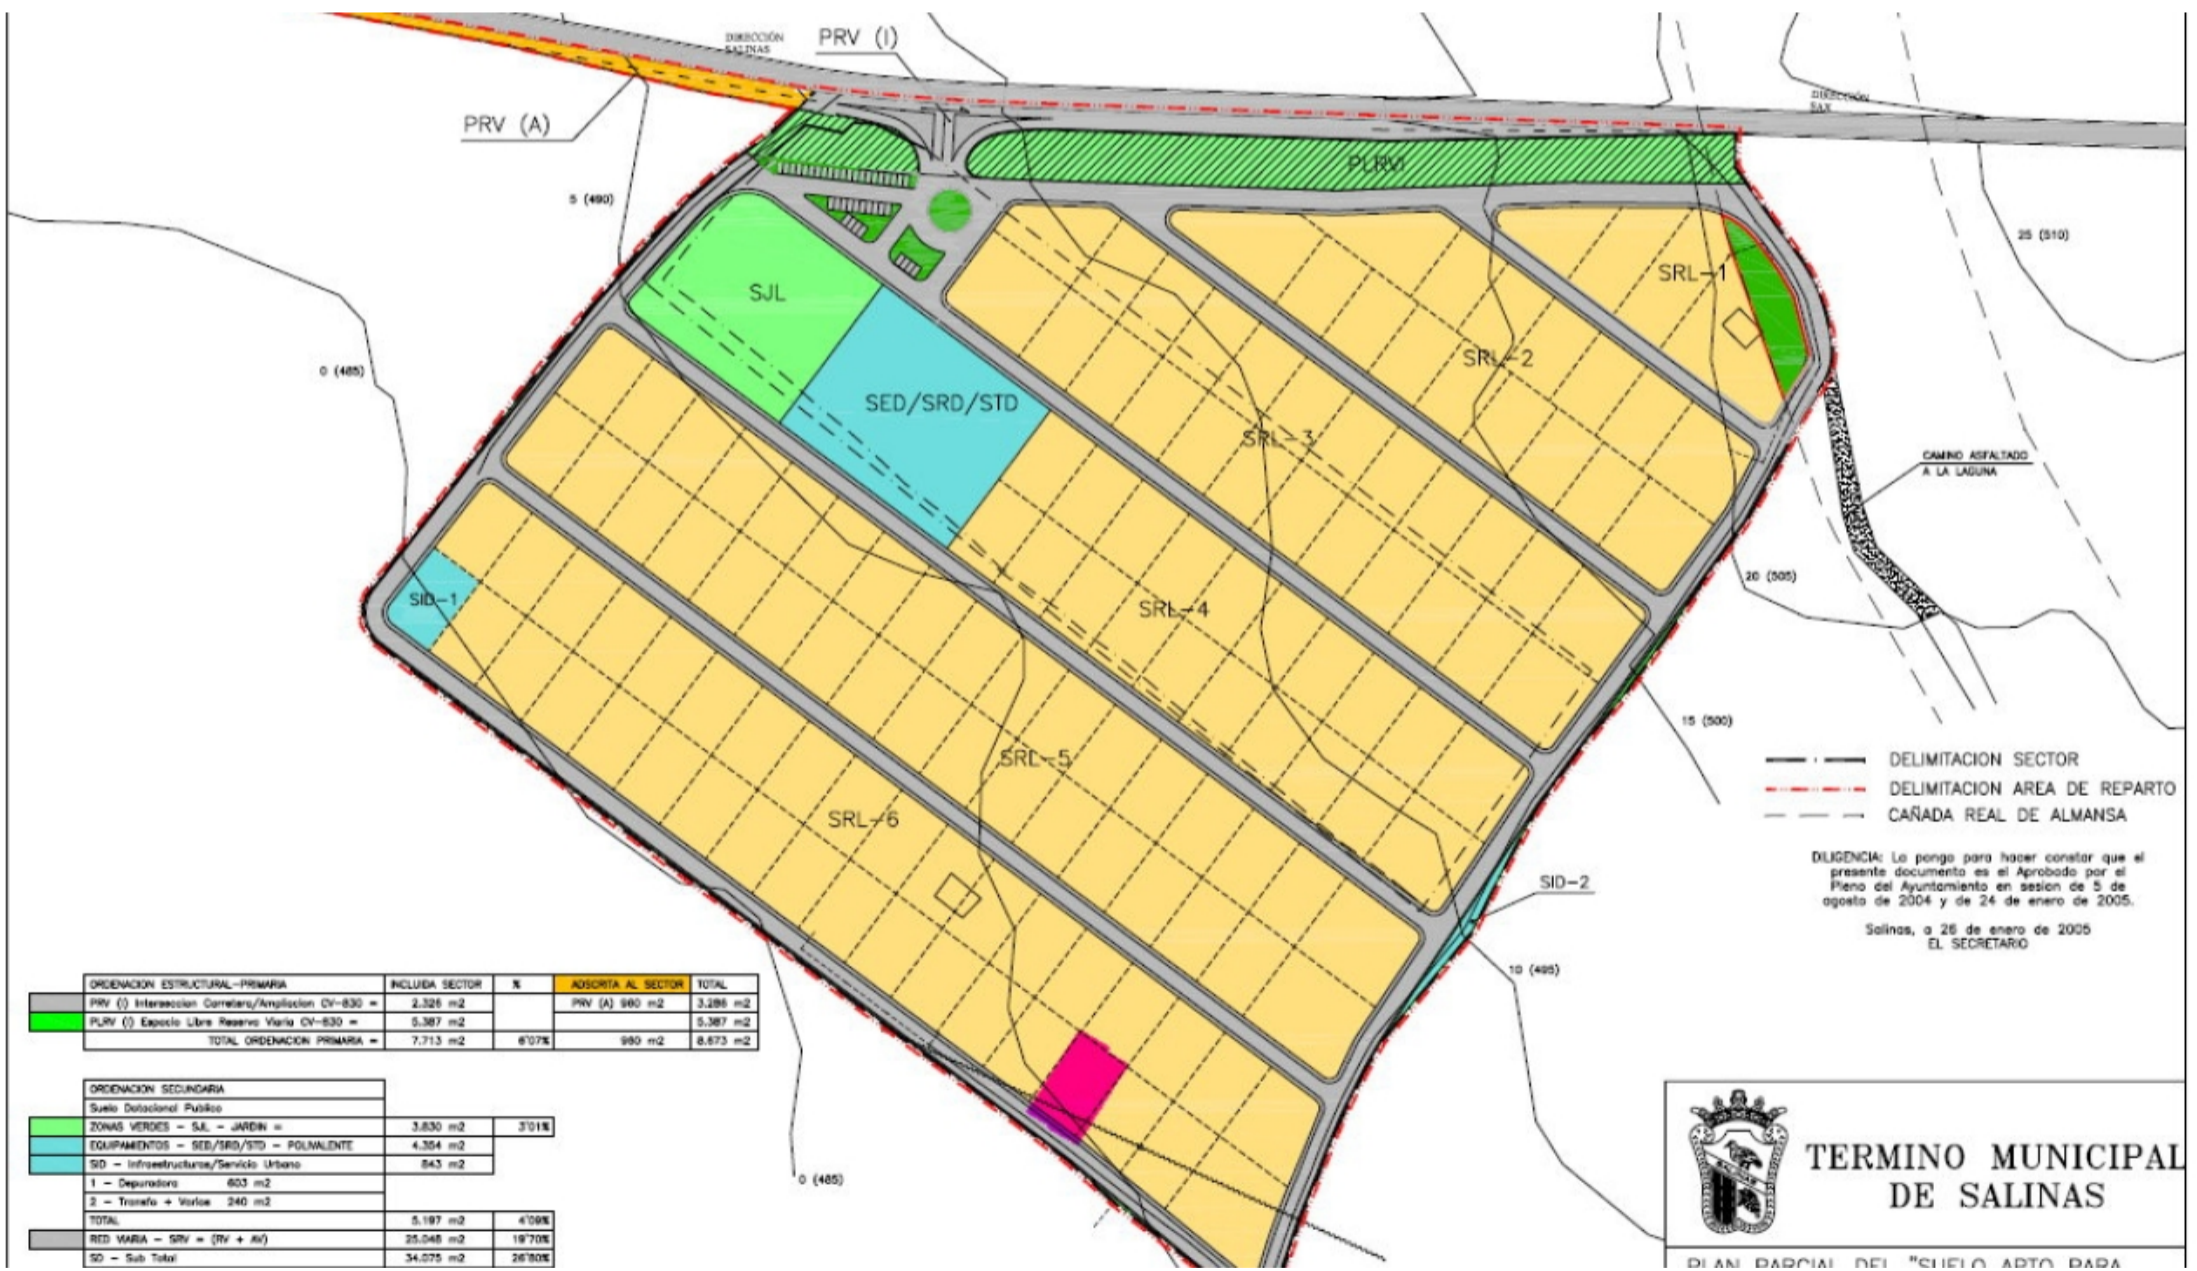

Measure

-   

 594,36 m²

Total perimeter: 79,52
Total area: 594,36 m²

 Download all

 Delete all

Tomt till salu i San Miguel de Salinas

€22,995

A fantastic opportunity to purchase a plot of land in Saliunas, with walking distance to all its amenities, the plot has 600 meters square. We are specialists in the Costa Blanca and Costa Calida specialising in the Alicante and Murcia Inland regions with a particular emphasis on Elda, Pinoso, Aspe, Elche and surrounding areas. We are an...