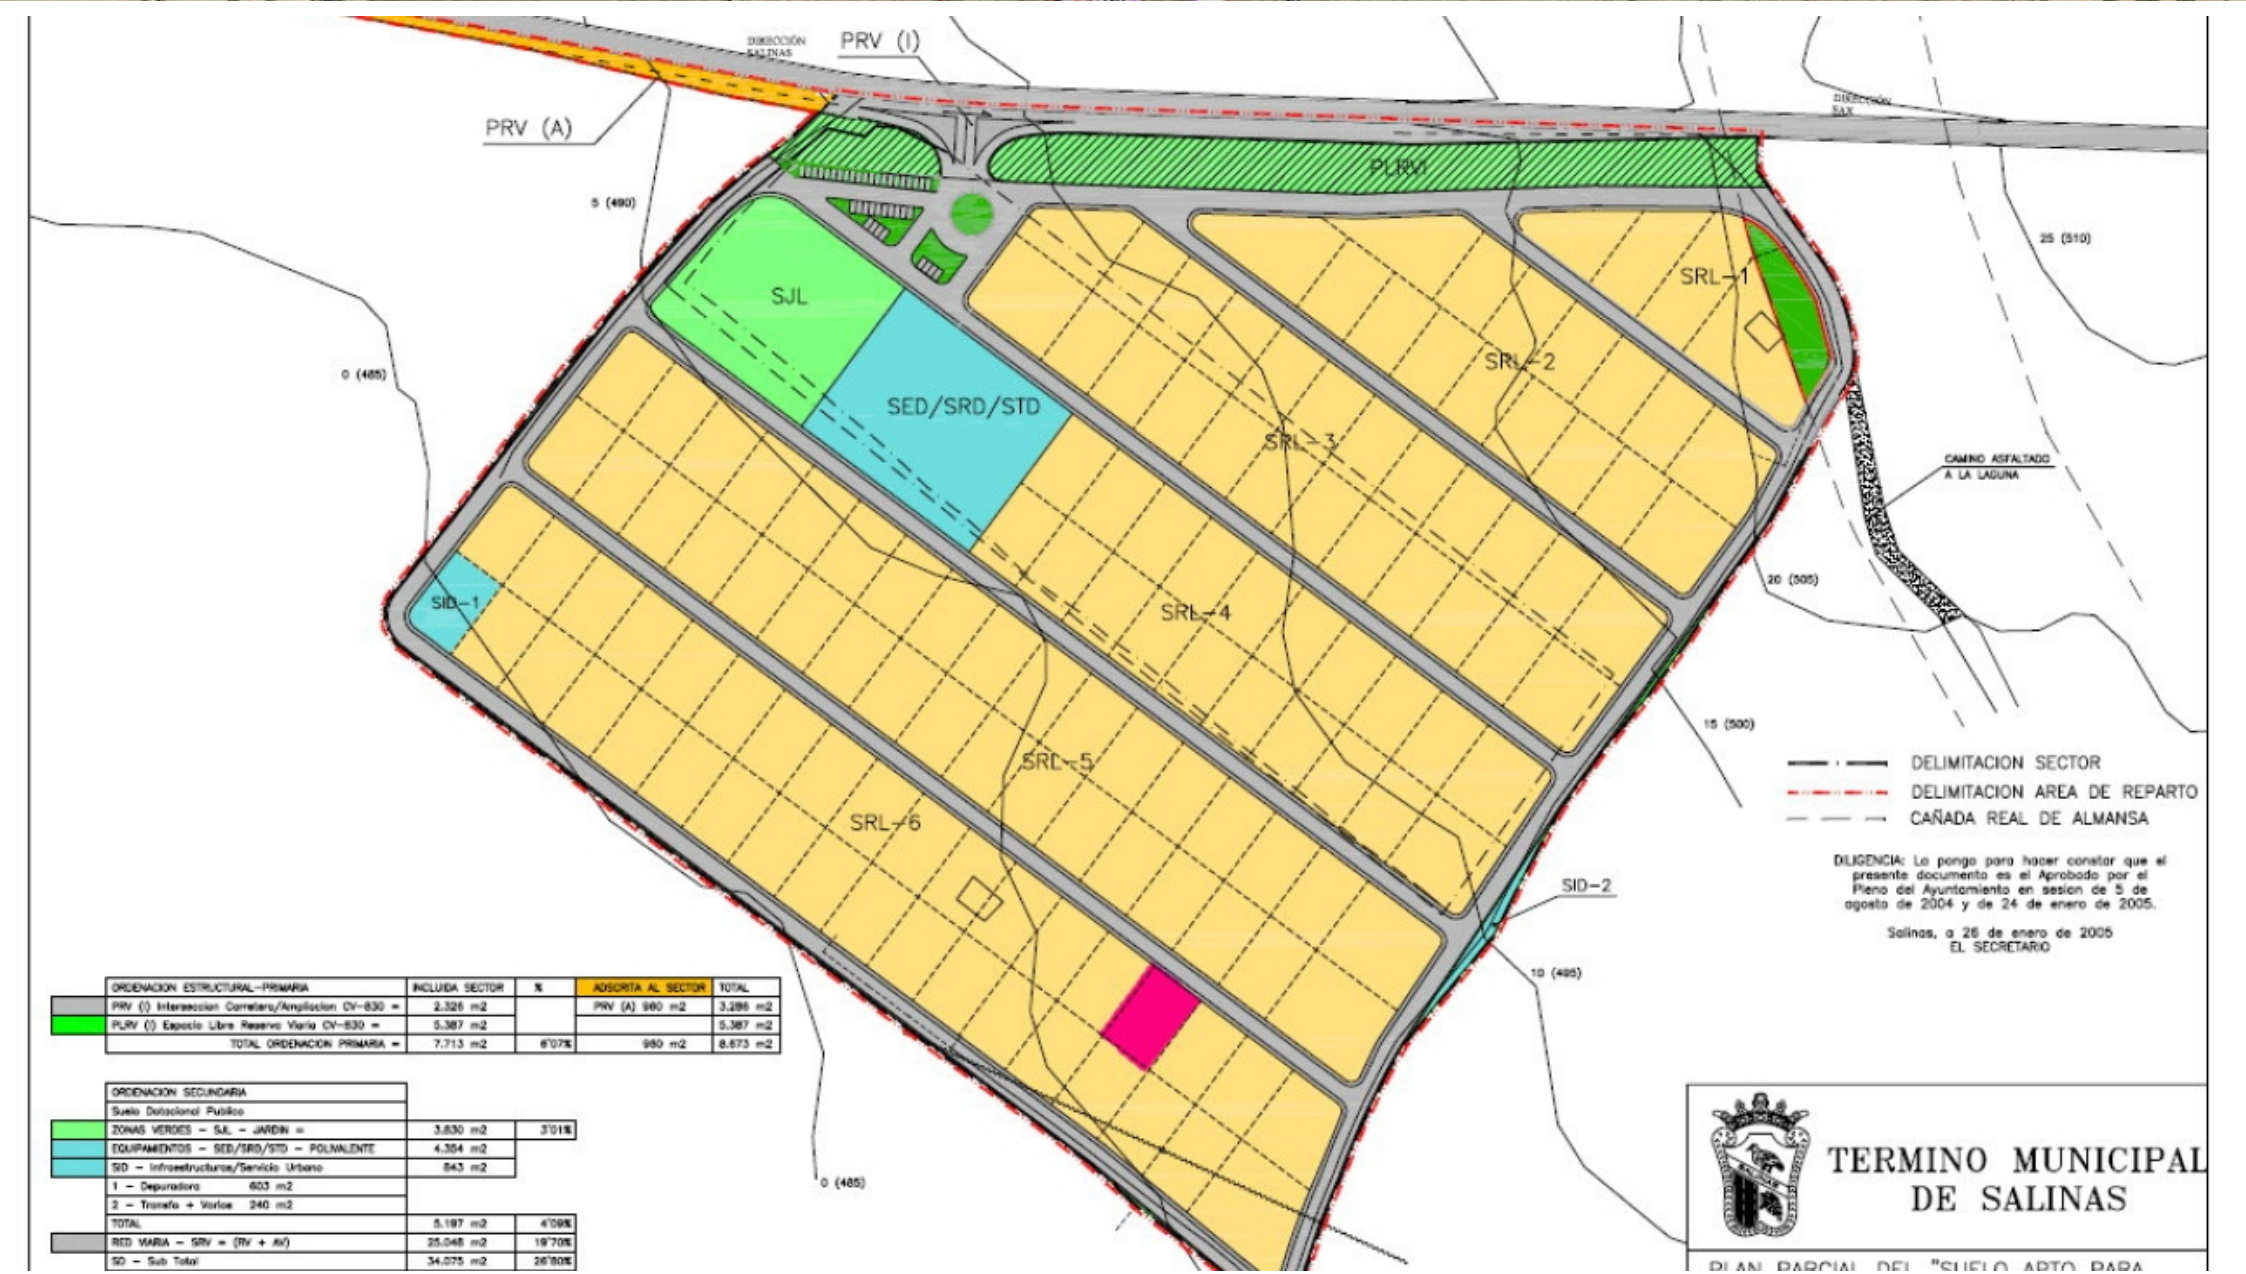

Measure

600,63 m²

Total perimeter: 80,49 m

Total area: 600,63 m²

Download all

Delete all

PROPERTY ID: MLC-MLSC123923

Tomt till salu i San Miguel de Salinas

€30,995

A fantastic opportunity to purchase a plot of land in Saliunas, with walking distance to all its amenities, the plot has 600 meters square. We are specialists in the Costa Blanca and Costa Calida specialising in the Alicante and Murcia Inland regions with a particular emphasis on Elda, Pinoso, Aspe, Elche and surrounding areas. We are an...