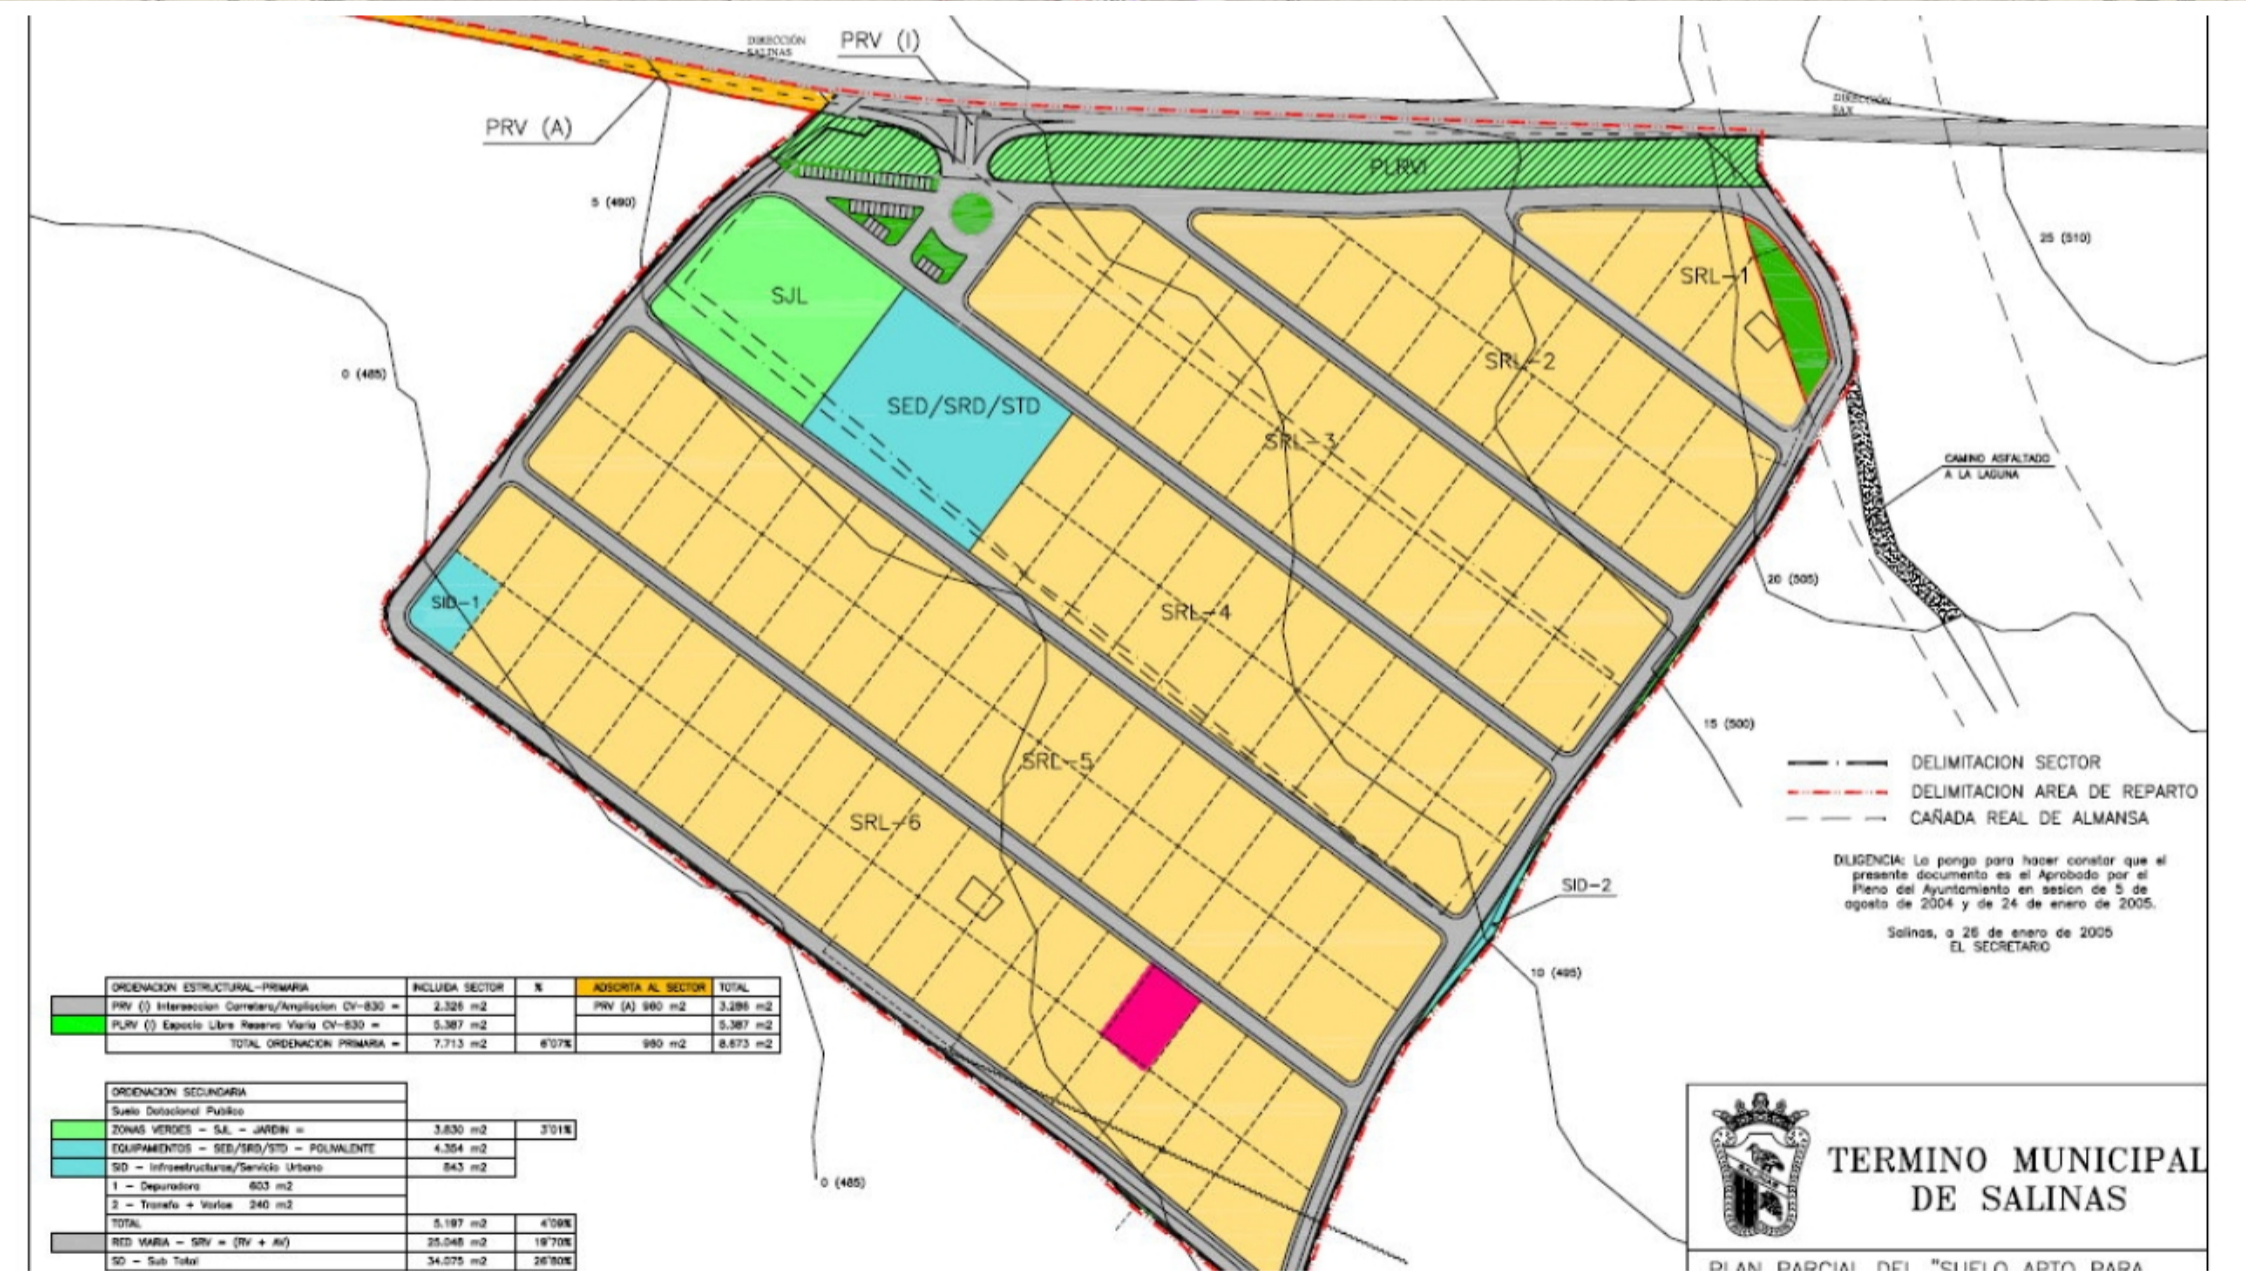

Measure

600,63 m²

Total perimeter: 80,49 m

Total area: 600,63 m²

Download all

Delete all

PROPERTY ID: MLC-MLSC123923

Tomt till salu i San Miguel de Salinas

€30,995

A fantastic opportunity to purchase a plot of land in Saliunas, with walking distance to all its amenities, the plot has 600 meters square. We are specialists in the Costa Blanca and Costa Calida specialising in the Alicante and Murcia Inland regions with a particular emphasis on Elda, Pinoso, Aspe, Elche and surrounding areas. We are an...