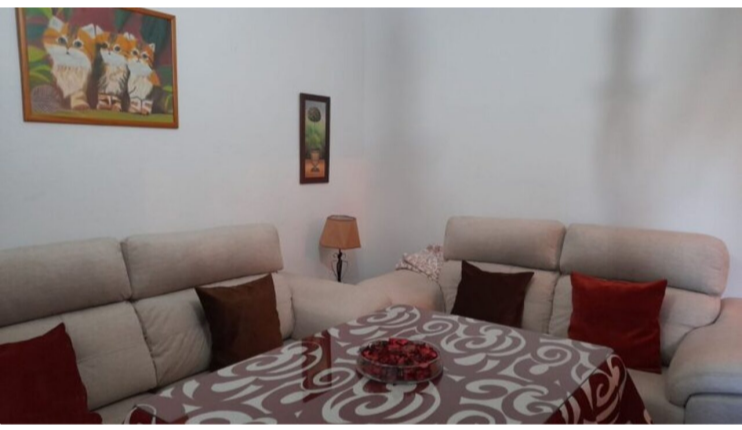

PROPERTY ID: MLC-MLSC8142515

Radhus till salu i Pizarra

€157,500

This freshly presented, lower conversion, village house is located in the hamlet of Vega Hipólito, Pizarra. It offers a lovely compromise between town and country living. The accommodation extends to 120m2 and is offered all on one level comprising of a welcoming dining hall, a separate sitting room, a spacious dining kitchen, 4 bedrooms, an...