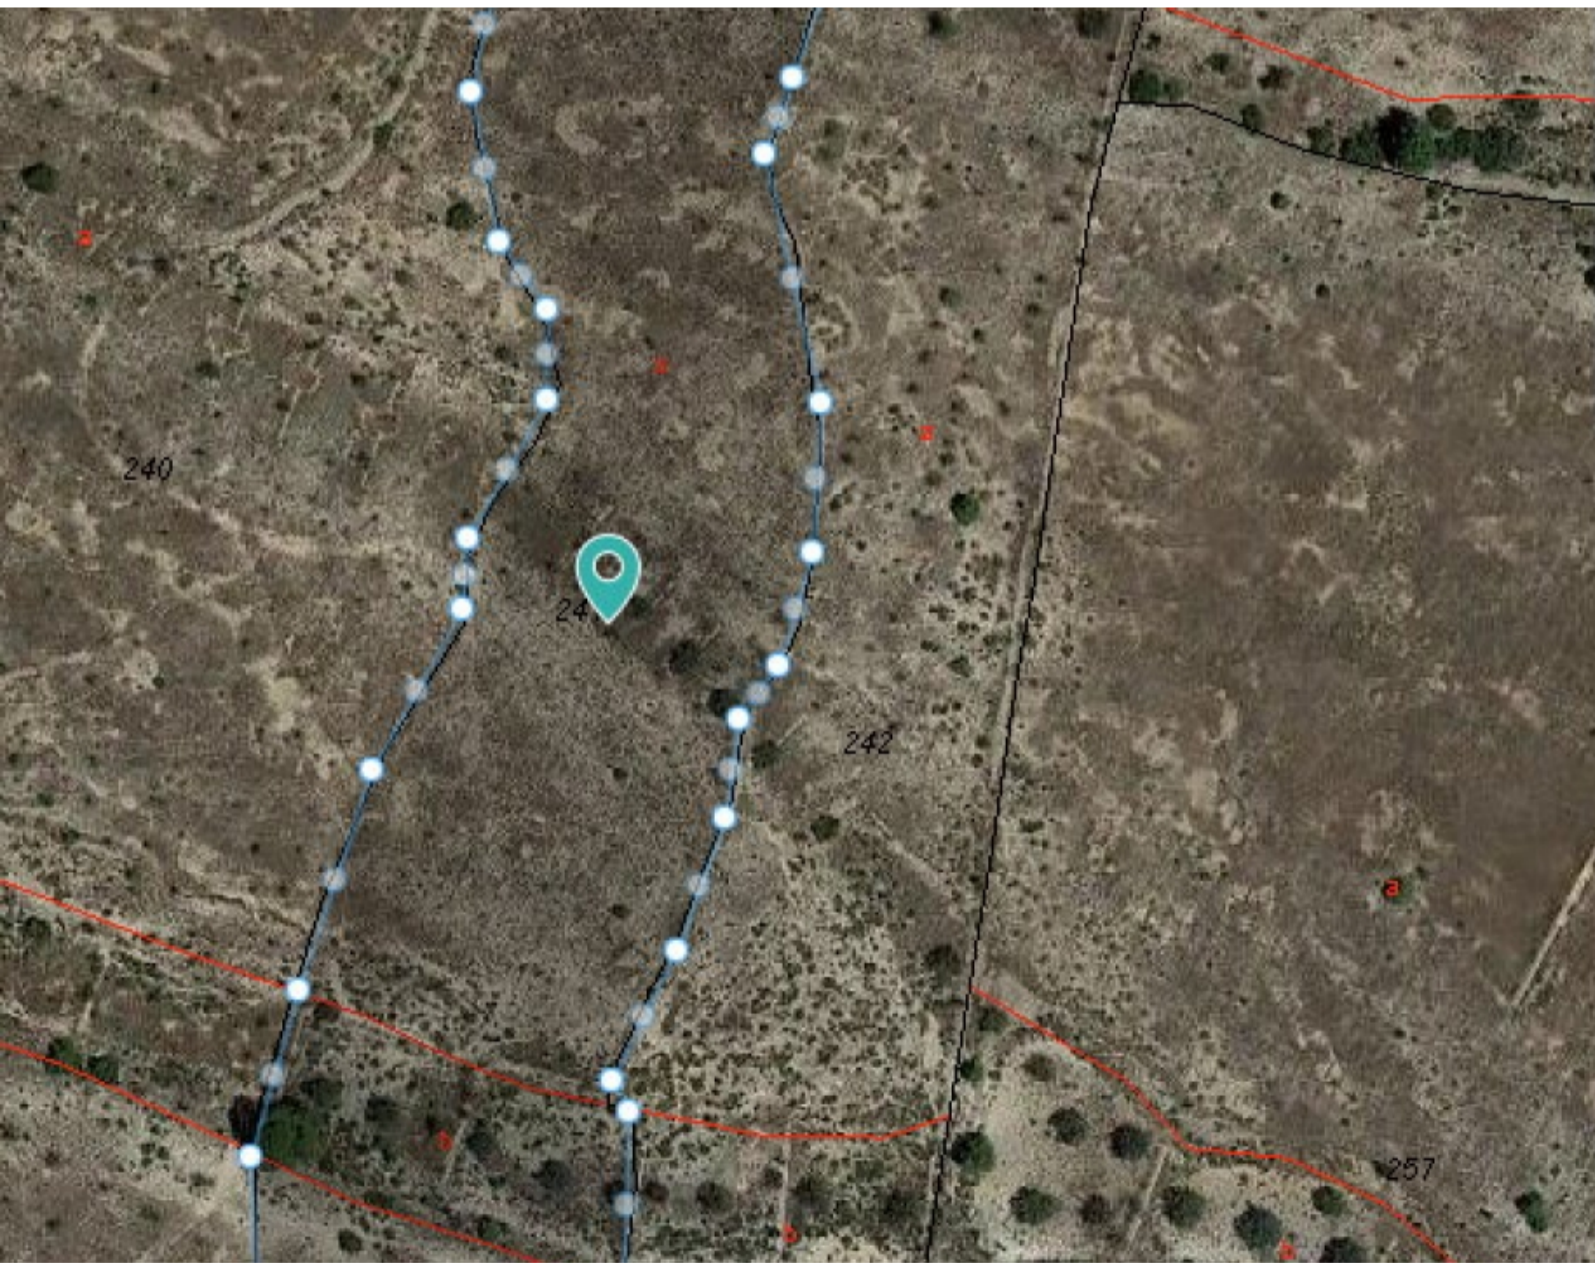

PROPERTY ID: MLC-MLSC2935441

Total perimeter: 776,65 m
Total area: 18.733,2 m²

[Download all](#)

[Delete all](#)

Tomt till salu i Jumilla

€29,995

This legal building plot is located in Jumilla. The plot has 18671 m2 m2. You will can build your dream house in Spain, and enjoy the lovely views from this land. We are specialists in the Costa Blanca and Costa Calida specialising in the Alicante and Murcia Inland regions with a particular emphasis on Elda, Pinoso, Aspe, Elche and surrounding areas...