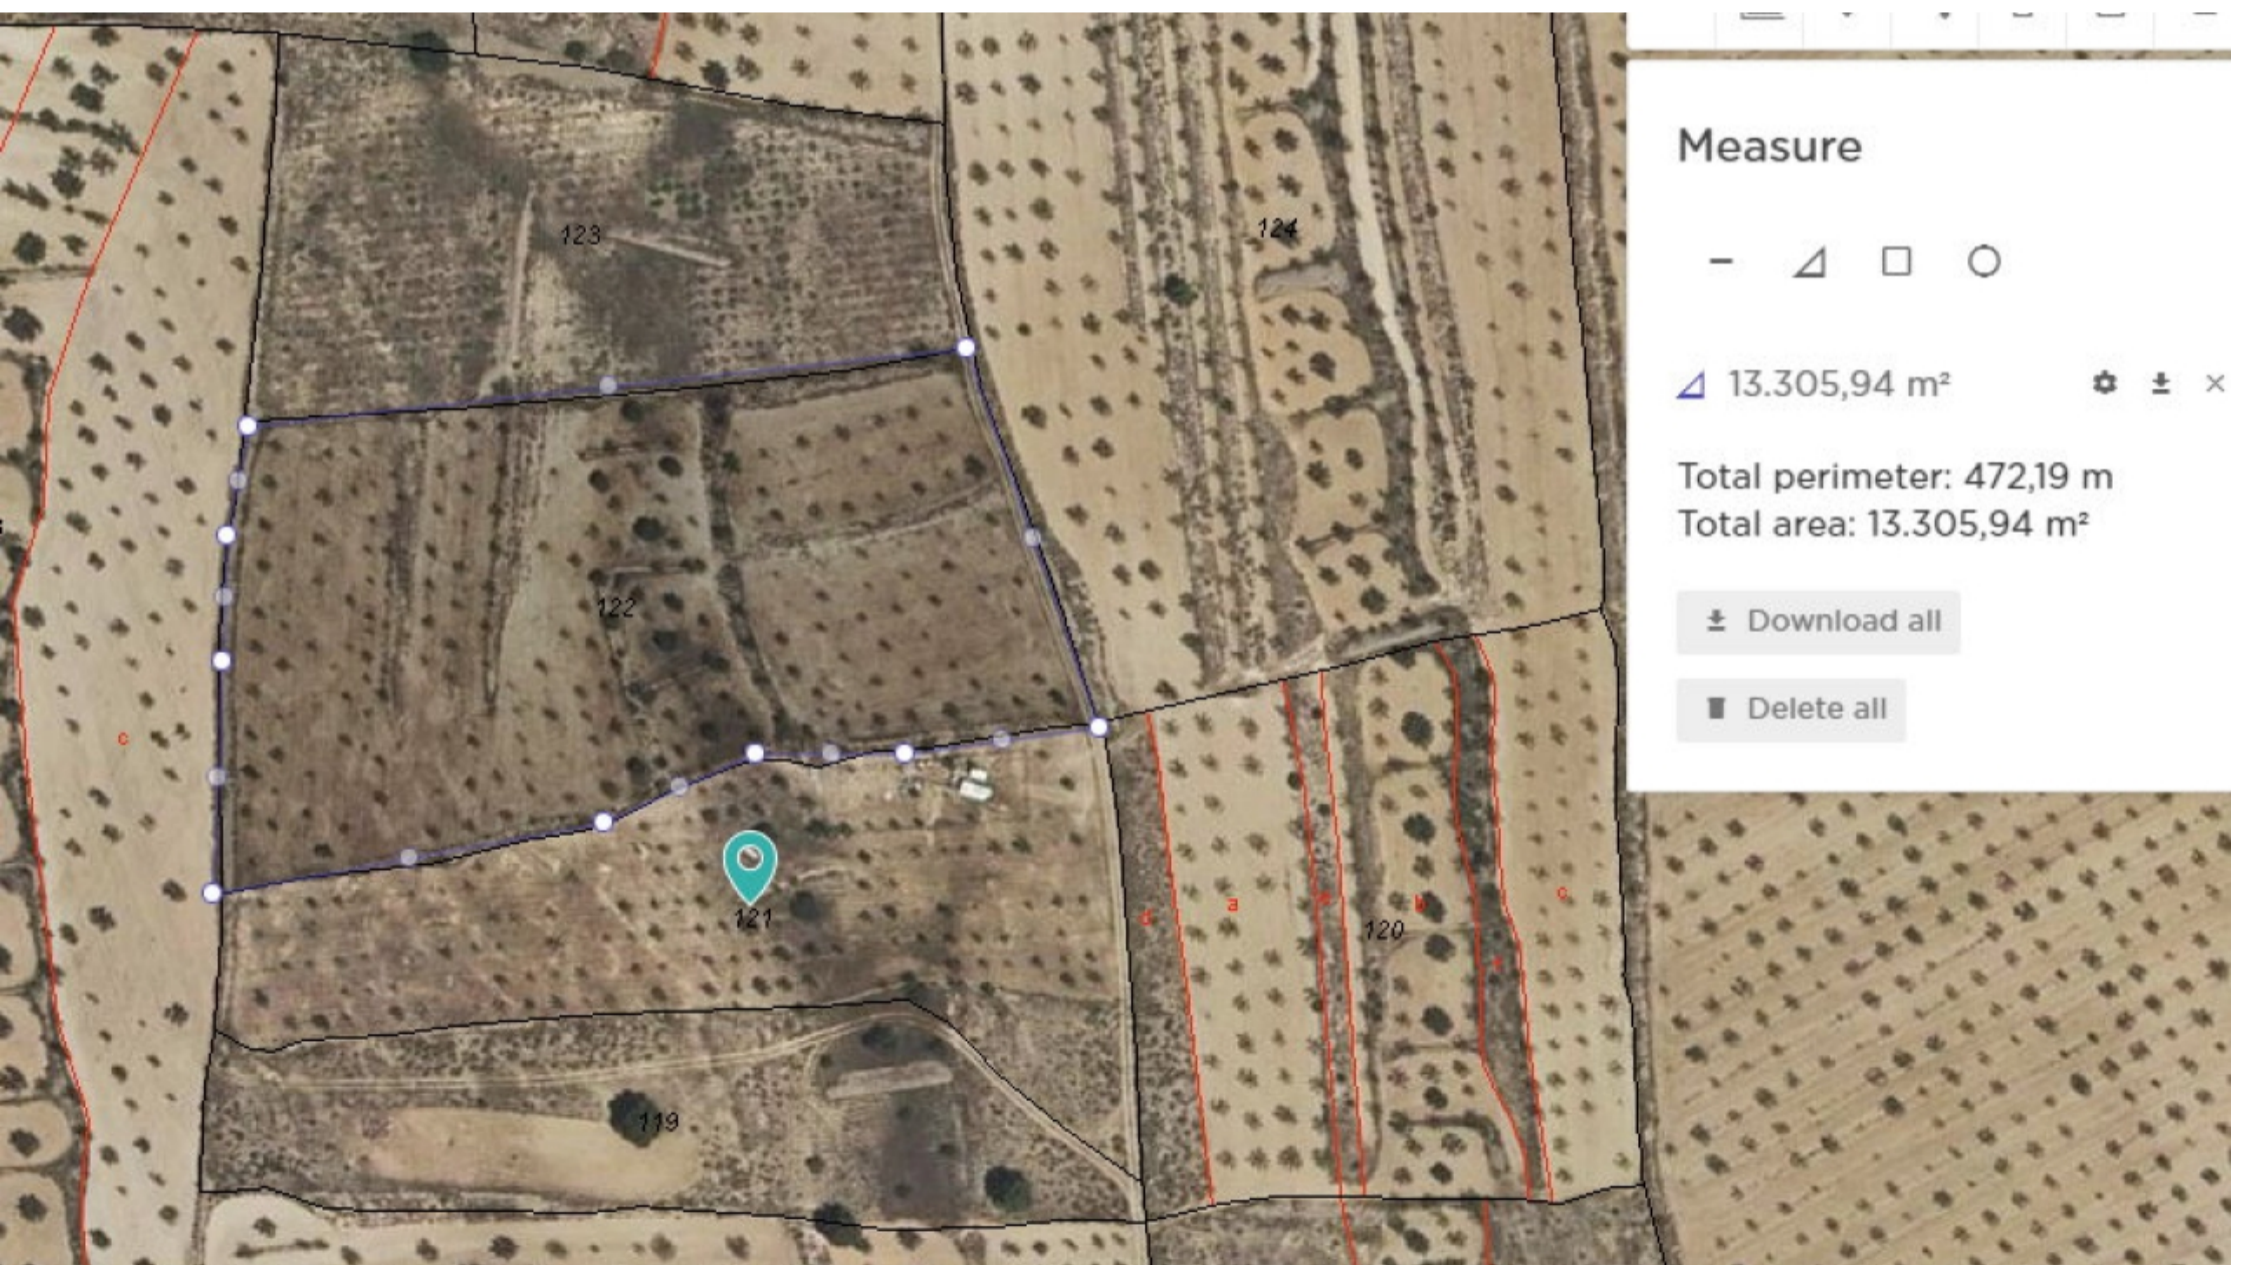

Measure

-   

 13.305,94 m²

Total perimeter: 472,19 m

Total area: 13.305,94 m²

 Download all

 Delete all

Measure

-   

 13.305,94 m²   

Total perimeter: 472,19 m

Total area: 13.305,94 m²

 Download all

 Delete all

Tomt till salu i Jumilla

€29,995

This legal building plot is located in Jumilla. The plot has 13305 m2 m2. You will can build your dream house in Spain, and enjoy the lovely views from this land. We are specialists in the Costa Blanca and Costa Calida specialising in the Alicante and Murcia Inland regions with a particular emphasis on Elda, Pinoso, Aspe, Elche and surrounding areas...