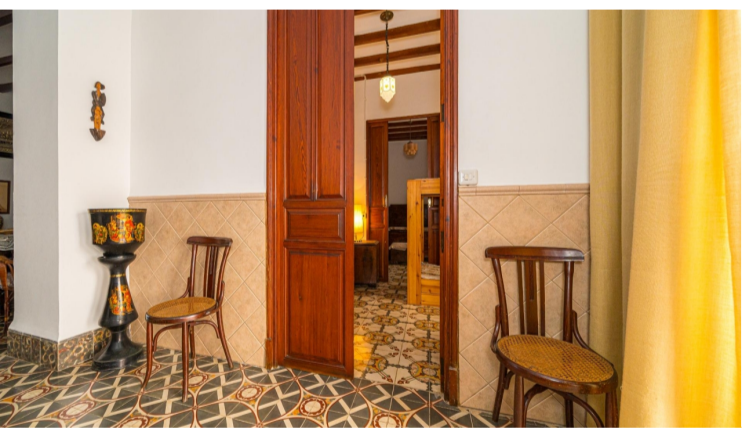

PROPERTY ID: GAV-PG5115/4038

Radhus till salu i Parcent

€205,000

This large townhouse for sale in Parcent is located just a few metres from the square and all amenities and is the ideal property to enjoy a stylish home with finishes that are characteristic of this type of property. Distributed over two floors, on the ground floor there is a large entrance hall, two bedrooms, one double and one single, a spacious...