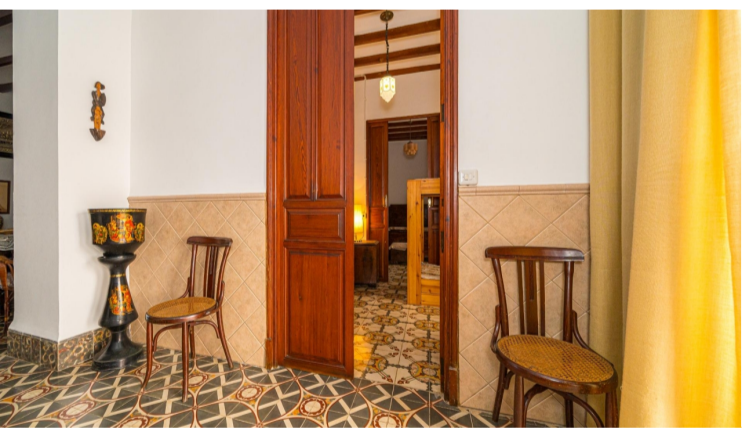

## Radhus till salu i Parcent

€205,000

This large townhouse for sale in Parcent is located just a few metres from the square and all amenities and is the ideal property to enjoy a stylish home with finishes that are characteristic of this type of property. Distributed over two floors, on the ground floor there is a large entrance hall, two bedrooms, one double and one single, a spacious...