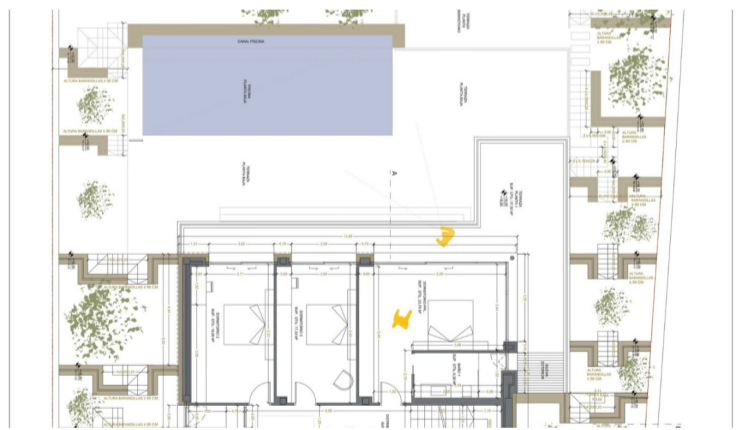

Tomt till salu i Moraira

€380,000

This inclining plot is located in an elevated position with wonderful views to the sea, the Penon de Ifach, the Sierra Bernia mountains and all the way to the Montgo. The price includes a licenced project for a luxury villa, images shown within the photos. Water and electricity available.- Distances:- Supermarket 1.7km- Town centre 3.7km- Golf 6...

0 m²

925

0

0

+34 609 97 72 62

www.bostad-utland.se

info@bostad-utland.se