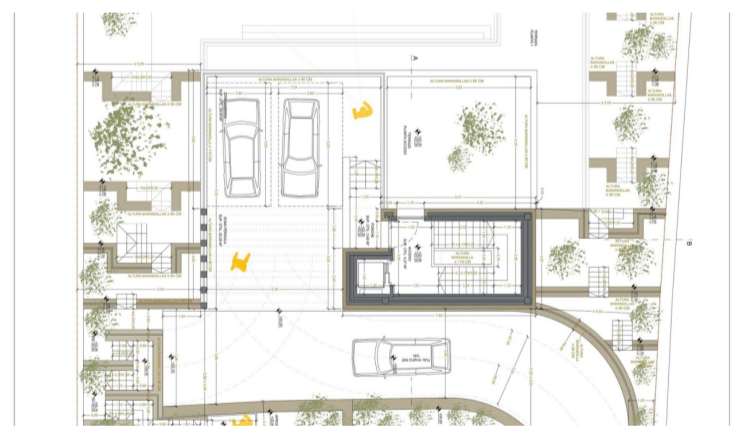

**PROPERTY ID: CPS-CBD1638**

## Tomt till salu i Moraira

€380,000

This inclining plot is located in an elevated position with wonderful views to the sea, the Penon de Ifach, the Sierra Bernia mountains and all the way to the Montgo. The price includes a licenced project for a luxury villa, images shown within the photos. Water and electricity available.- Distances:- Supermarket 1.7km- Town centre 3.7km- Golf 6...