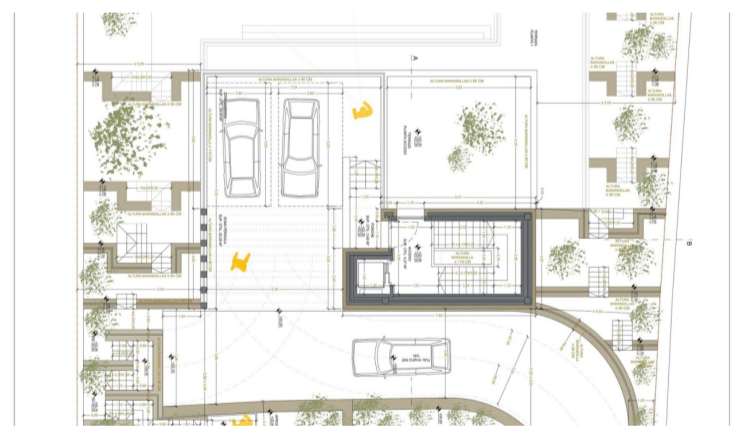

PROPERTY ID: CPS-CBD1638

Tomt till salu i Moraira

€380,000

This inclining plot is located in an elevated position with wonderful views to the sea, the Penon de Ifach, the Sierra Bernia mountains and all the way to the Montgo. The price includes a licenced project for a luxury villa, images shown within the photos. Water and electricity available.- Distances:- Supermarket 1.7km- Town centre 3.7km- Golf 6...