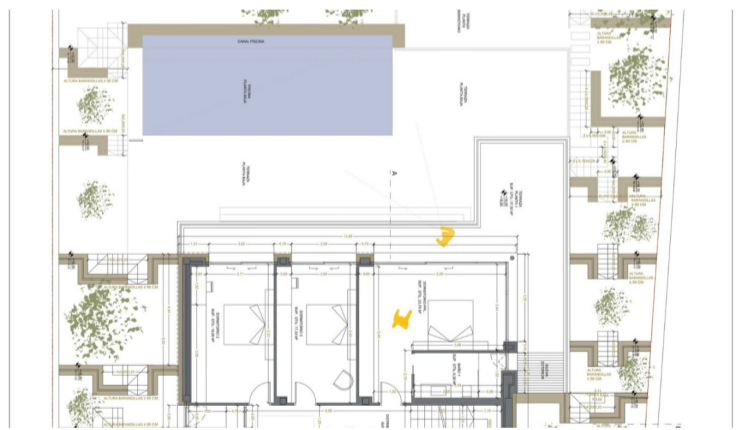

PROPERTY ID: CPS-CBD1638

Tomt till salu i Moraira

€380,000

This inclining plot is located in an elevated position with wonderful views to the sea, the Penon de Ifach, the Sierra Bernia mountains and all the way to the Montgo. The price includes a licenced project for a luxury villa, images shown within the photos. Water and electricity available.- Distances:- Supermarket 1.7km- Town centre 3.7km- Golf 6...