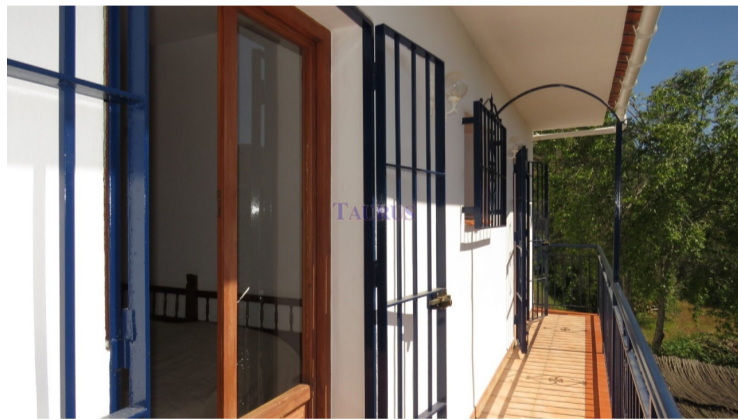

## Finca - Cortijo till salu i Árchez

€0

Gorgeous turn-key country house in an elevated position between the whitewashed villages of Cómpea and Árchez.&#13;

&#13;

Accommodation&#13;

&#13;

This rustic style property built in '99 has 172 m2 accommodation distributed over two floors, and includes an integrated garage. The top floor consists of an entrance area and landing leading to 3 bedrooms, two