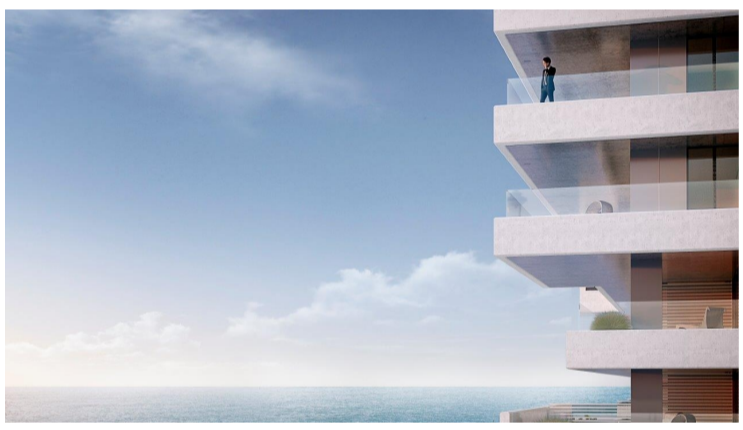

PROPERTY ID: PROCSW-MET103

Lägenhet till salu i Málaga

€750,000

The building, designed by the prestigious Lamela studio, has 69 luxury multi-family homes with sea views from 132m to 404m2 with large terraces facing the sea.