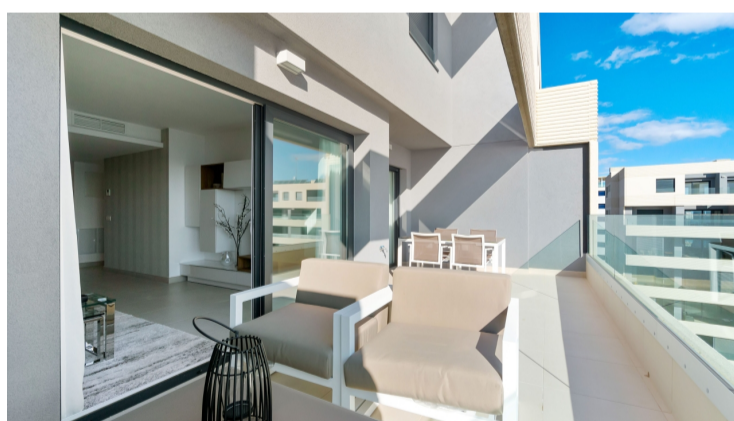

## Lägenhet till salu i Torrevieja

€0

Located with just a promenade in between the Mediterranean Sea and Panorama Mar, it's hard to find a better location on the southern part of Costa Blanca. Panorama Mar consists of 4 blocks with a total of 185 apartments. All with direct sea views. Phase 1, which also is block 1 consists of 58 apartments. The communal garden and swimmingpool area...