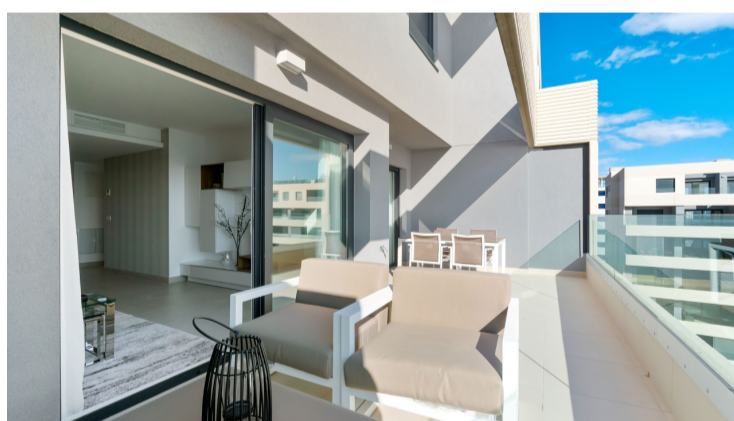

PROPERTY ID: SOLGTPROCBS-GOM148

Lägenhet till salu i Torrevieja

€0

Located with just a promenade in between the Mediterranean Sea and Panorama Mar, it's hard to find a better location on the southern part of Costa Blanca. Panorama Mar consists of 4 blocks with a total of 185 apartments. All with direct sea views. Phase 1, which also is block 1 consists of 58 apartments. The communal garden and swimmingpool area...