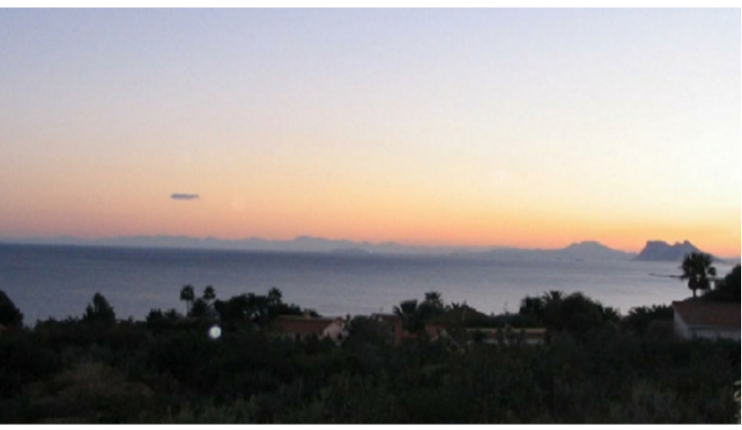

All main rooms have impressive views of the Strait of Gibraltar

- Large living rooms
- High ceilings

Terraces & Garden

House surrounded by large terraces

Separation of 3 meters from the boundaries

PROPERTY ID: R4043326