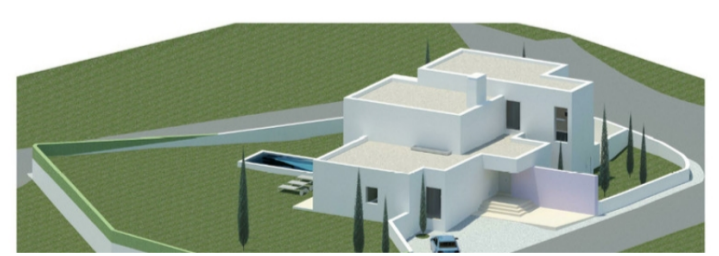

All main rooms have impressive views of the Strait of Gibraltar

- Large living rooms
- High ceilings

Terraces & Garden

House surrounded by large terraces

Separation of 3 meters from the boundaries

PROPERTY ID: R4043326

Tomtmark för bostäder till salu i San Diego

€319,000

Array

315 m²

1245