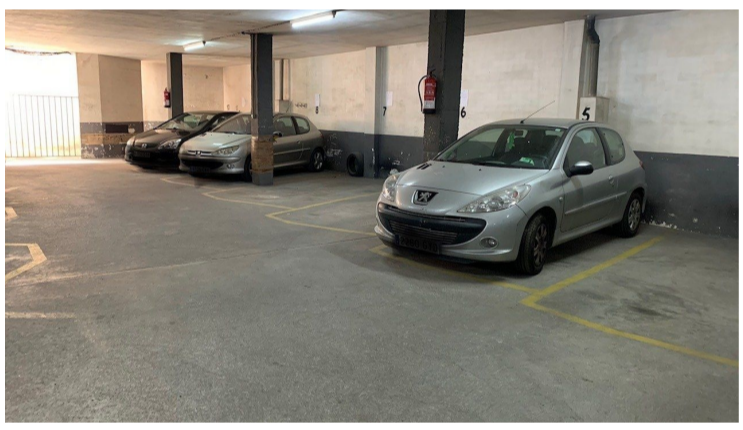

**PROPERTY ID: FCE-FE2689/968**

**till salu i Barcelona (City)**

**€18,000**

Parking space on the 1975 farm with direct access from the street in the Clot-Camp de l'Arpa area, close to Sagrada Familia and Carrer Rogent.. Square of 11m2.. Measures: