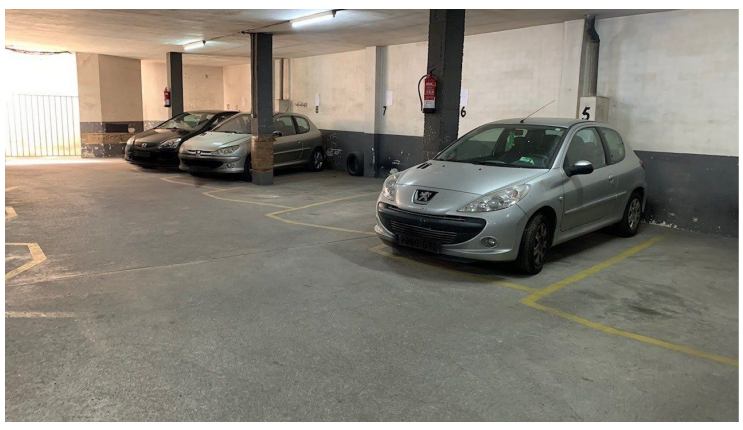

PROPERTY ID: FCE-FE2689/968

till salu i Barcelona (City)

€18,000

Parking space on the 1975 farm with direct access from the street in the Clot-Camp de l'Arpa area, close to Sagrada Familia and Carrer Rogent.. Square of 11m2.. Measures: