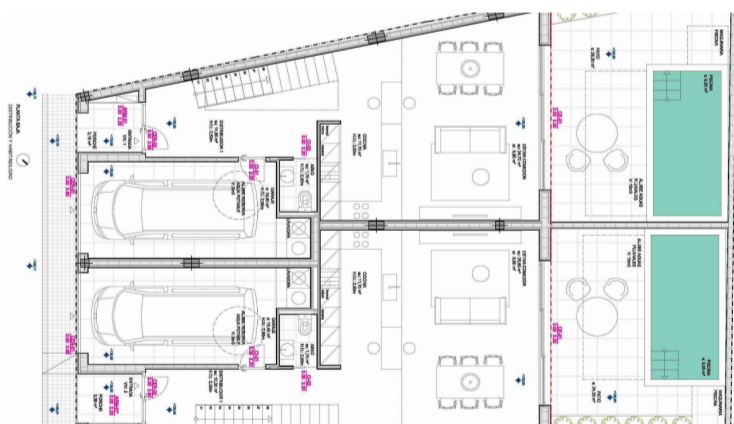

PROPERTY ID: SOLGTMAR-016

Radhus till salu i Binissalem

€0

Promotion of two new town houses in construction for delivery to the owners in 2022 on Calle Pare Payeras in the village of Binissalem.

An idyllic and quiet environment just 28 km from Palma, and with all of services shops schools, and public transport, bus, train that give those living in Binissalem quality of life that we all seek.

Vivenda...

154 m²

120

3

2