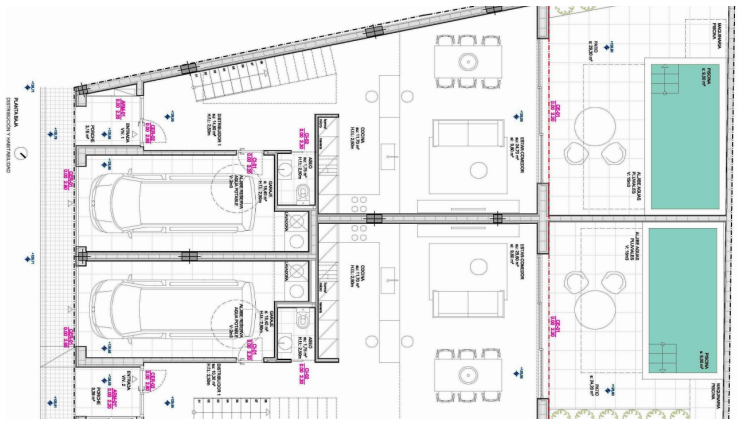

## Radhus till salu i Binissalem

€0

Promotion of two new town houses in construction for delivery to the owners in 2022 on Calle Pare Payeras in the village of Binissalem.

An idyllic and quiet environment just 28 km from Palma, and with all of services shops schools, and public transport, bus, train that give those living in Binissalem quality of life that we all seek.