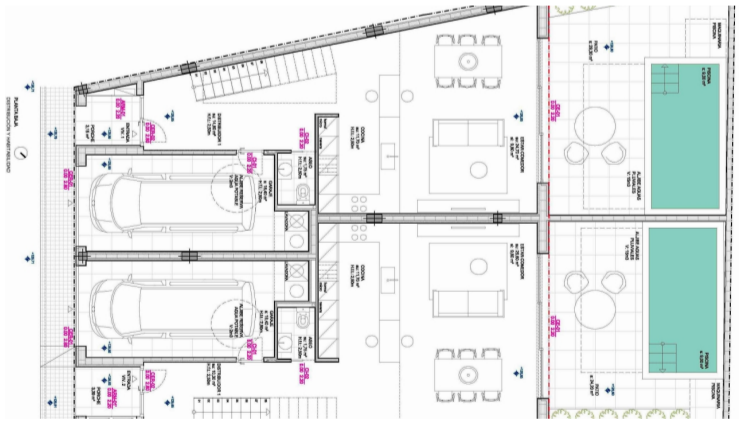

PROPERTY ID: SOLGTMAR-016

Radhus till salu i Binissalem

€0

Promotion of two new town houses in construction for delivery to the owners in 2022 on Calle Pare Payeras in the village of Binissalem.

An idyllic and quiet environment just 28 km from Palma, and with all of services shops schools, and public transport, bus, train that give those living in Binissalem quality of life that we all seek.