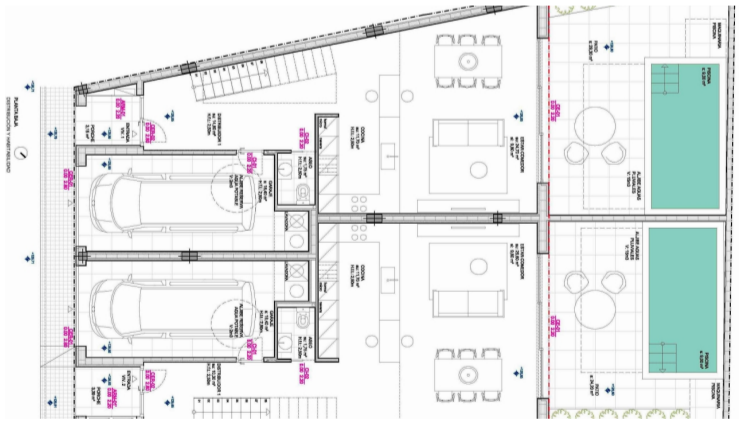

## Radhus till salu i Binissalem

€0

Promotion of two new town houses in construction for delivery to the owners in 2022 on Calle Pare Payeras in the village of Binissalem.

An idyllic and quiet environment just 28 km from Palma, and with all of services shops schools, and public transport, bus, train that give those living in Binissalem quality of life that we all seek.