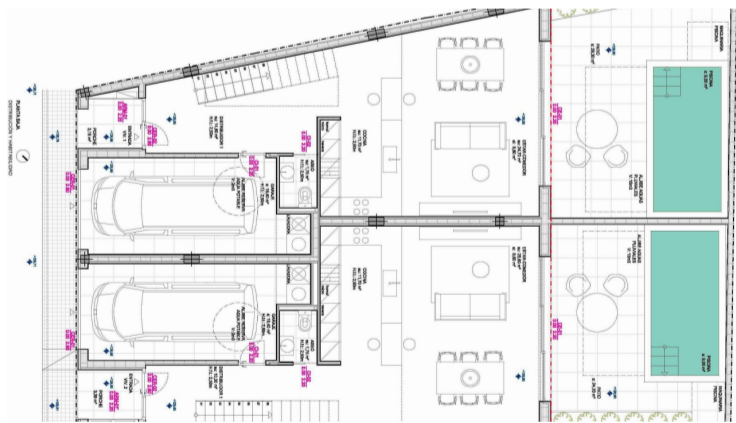

PROPERTY ID: SOLGTMAR-016

Radhus till salu i Binissalem

€0

Promotion of two new town houses in construction for delivery to the owners in 2022 on Calle Pare Payeras in the village of Binissalem.

An idyllic and quiet environment just 28 km from Palma, and with all of services shops schools, and public transport, bus, train that give those living in Binissalem quality of life that we all seek.

Vivenda...

Icon of a house
154 m²

Icon of a floor plan
120

Icon of a bed
3

Icon of a bathtub
2