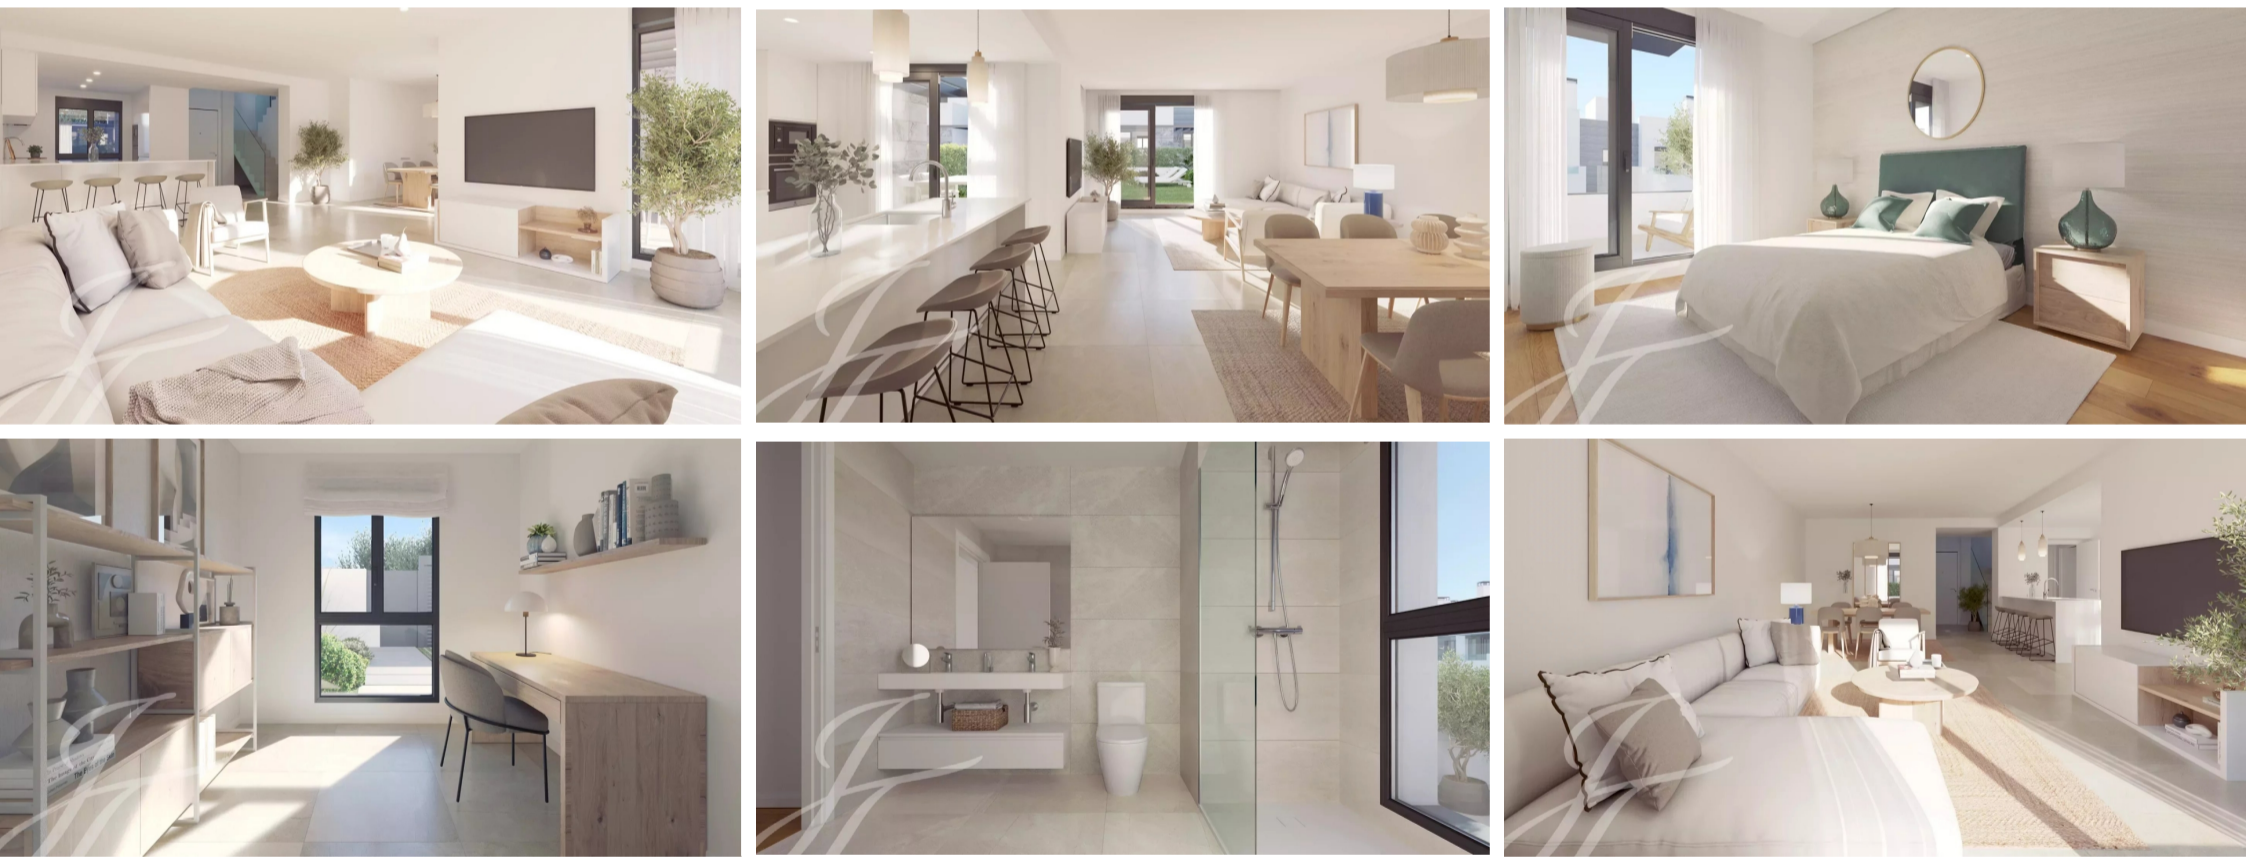

PROPERTY ID: JOT-V1197PM

Radhus till salu i Can Pastilla

€890,000

This new project is located in La Ribera, a residential area of Palma next to the beach. You will only need a few minutes to enjoy a relaxing swim in the sea or a pleasant stroll along the Mediterranean shore. Furthermore, your new home is set in a quiet neighbourhood that also offers the convenience of living just 15 minutes from the centre of...