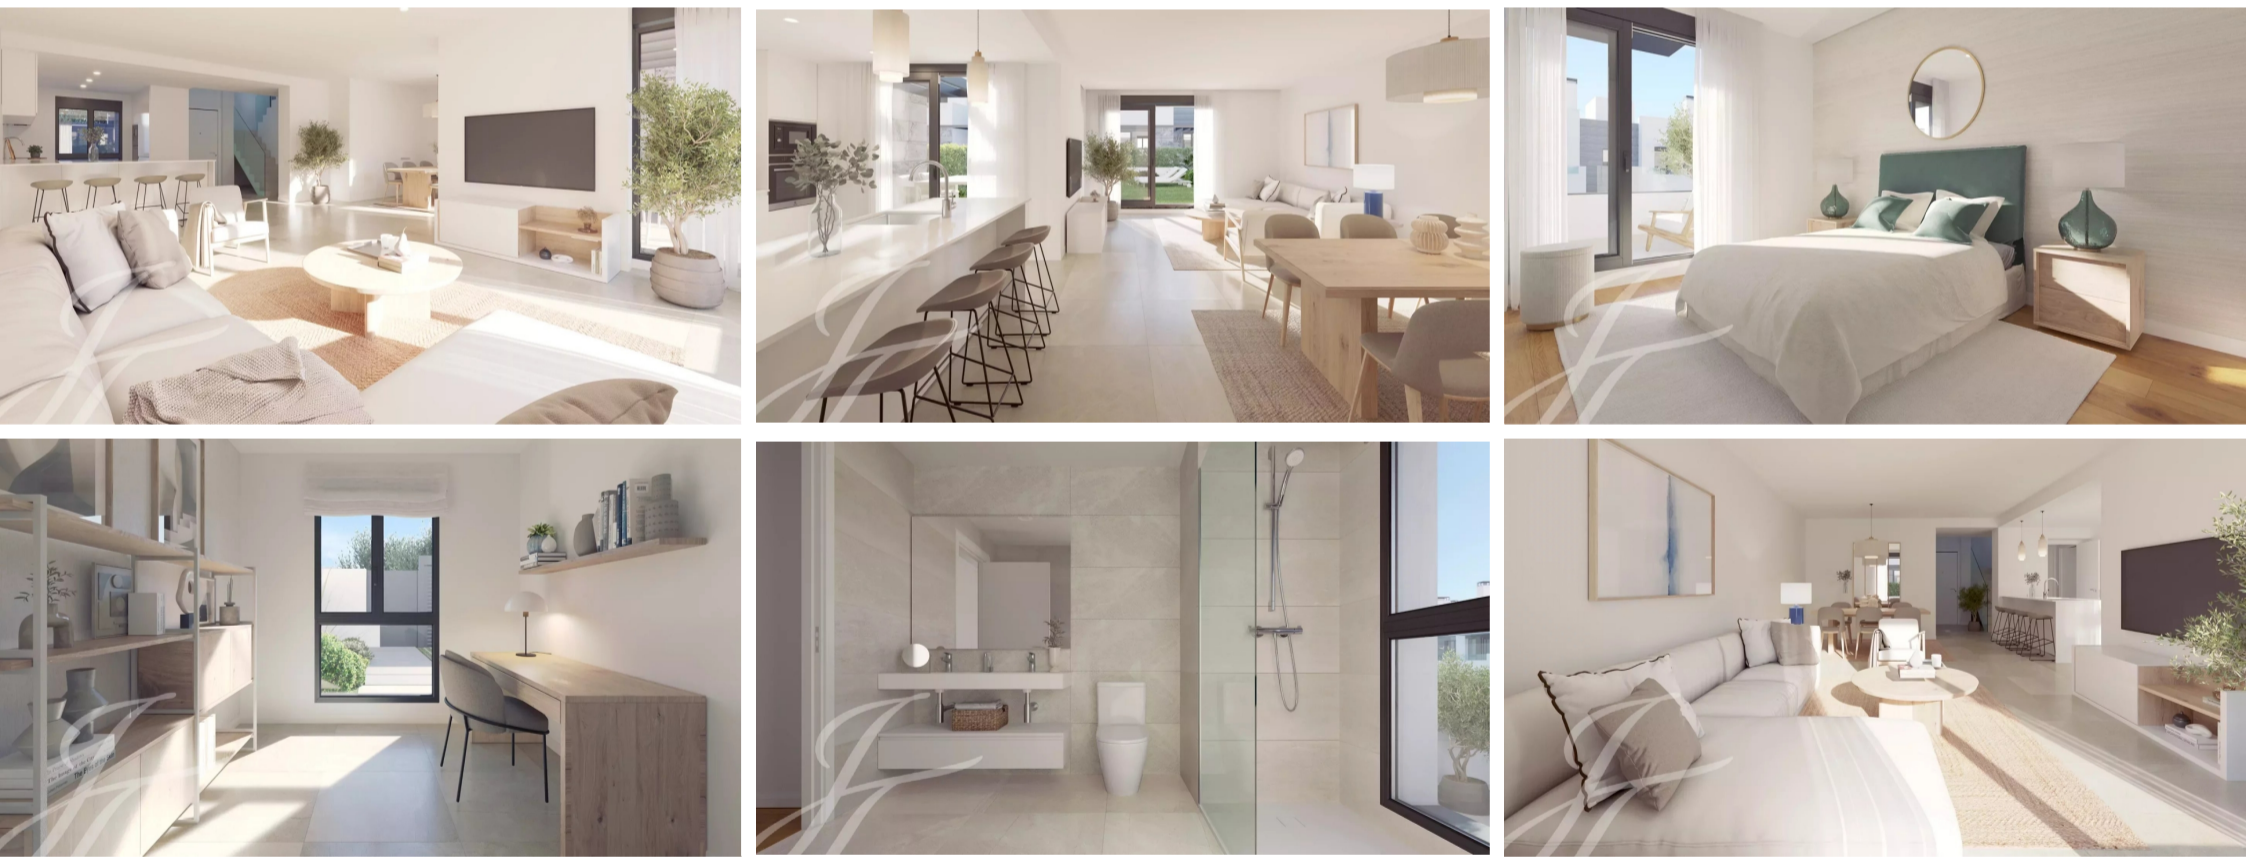

Radhus till salu i Can Pastilla

€890,000

This new project is located in La Ribera, a residential area of Palma next to the beach. You will only need a few minutes to enjoy a relaxing swim in the sea or a pleasant stroll along the Mediterranean shore. Furthermore, your new home is set in a quiet neighbourhood that also offers the convenience of living just 15 minutes from the centre of...

  146 m²	 0
  4	 3

+34 609 97 72 62

www.bostad-utland.se

info@bostad-utland.se