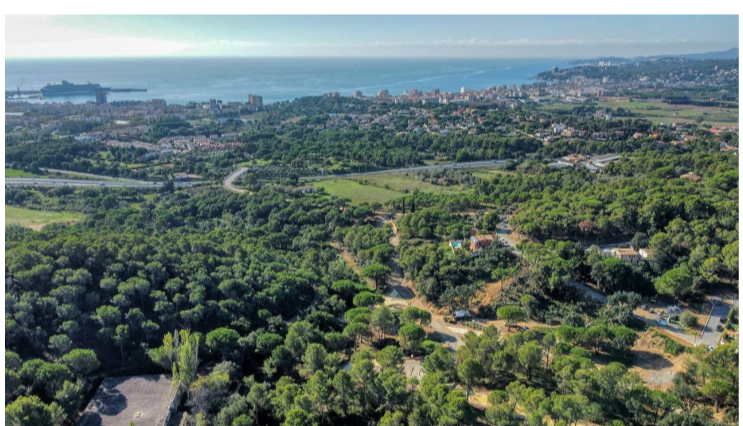

PROPERTY ID: CBF-GH-CBF4576

Tomt till salu i Palamós

€131,000

New construction plots in Palamós with sea views. Just 4 km from the centre of Palamós and the lovely beaches, we have a large selection of south facing plots for sale on a brand new urbanisation. The plot sizes start from 600m2 up until 1200m2. Prices start from 131,000 . There is a buildable area of 30% on each plot. The plots vary in size and...