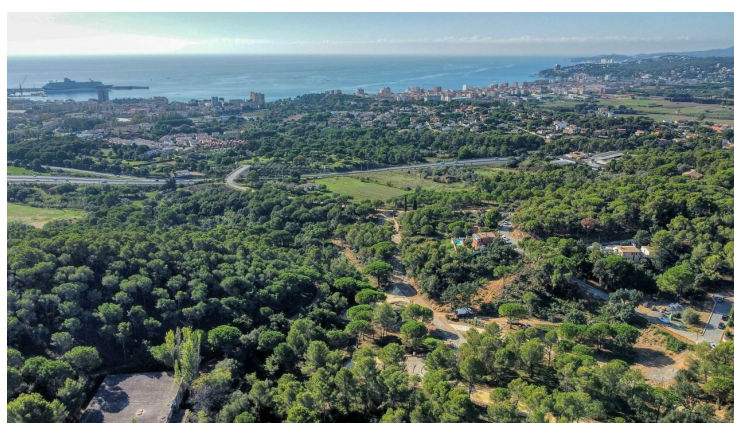

PROPERTY ID: CBF-GH-CBF4576

Tomt till salu i Palamós

€131,000

New construction plots in Palamós with sea views. Just 4 km from the centre of Palamós and the lovely beaches, we have a large selection of south facing plots for sale on a brand new urbanisation. The plot sizes start from 600m2 up until 1200m2. Prices start from 131,000 . There is a buildable area of 30% on each plot. The plots vary in size and...