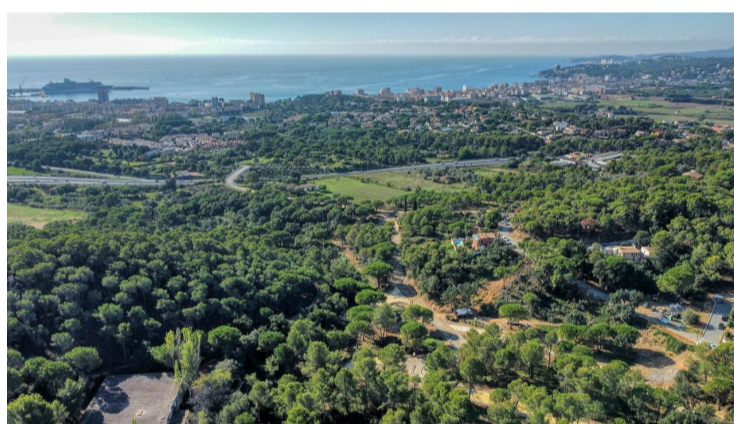

## Tomt till salu i Palamós

€131,000

New construction plots in Palamós with sea views. Just 4 km from the centre of Palamós and the lovely beaches, we have a large selection of south facing plots for sale on a brand new urbanisation. The plot sizes start from 600m2 up until 1200m2. Prices start from 131,000 . There is a buildable area of 30% on each plot. The plots vary in size and...