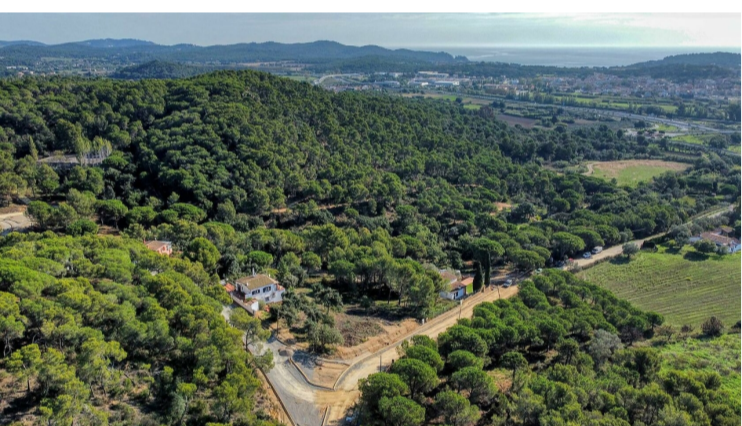

PROPERTY ID: CBF-GH-CBF4576

Tomt till salu i Palamós

€131,000

New construction plots in Palamós with sea views. Just 4 km from the centre of Palamós and the lovely beaches, we have a large selection of south facing plots for sale on a brand new urbanisation. The plot sizes start from 600m2 up until 1200m2. Prices start from 131,000 . There is a buildable area of 30% on each plot. The plots vary in size and...