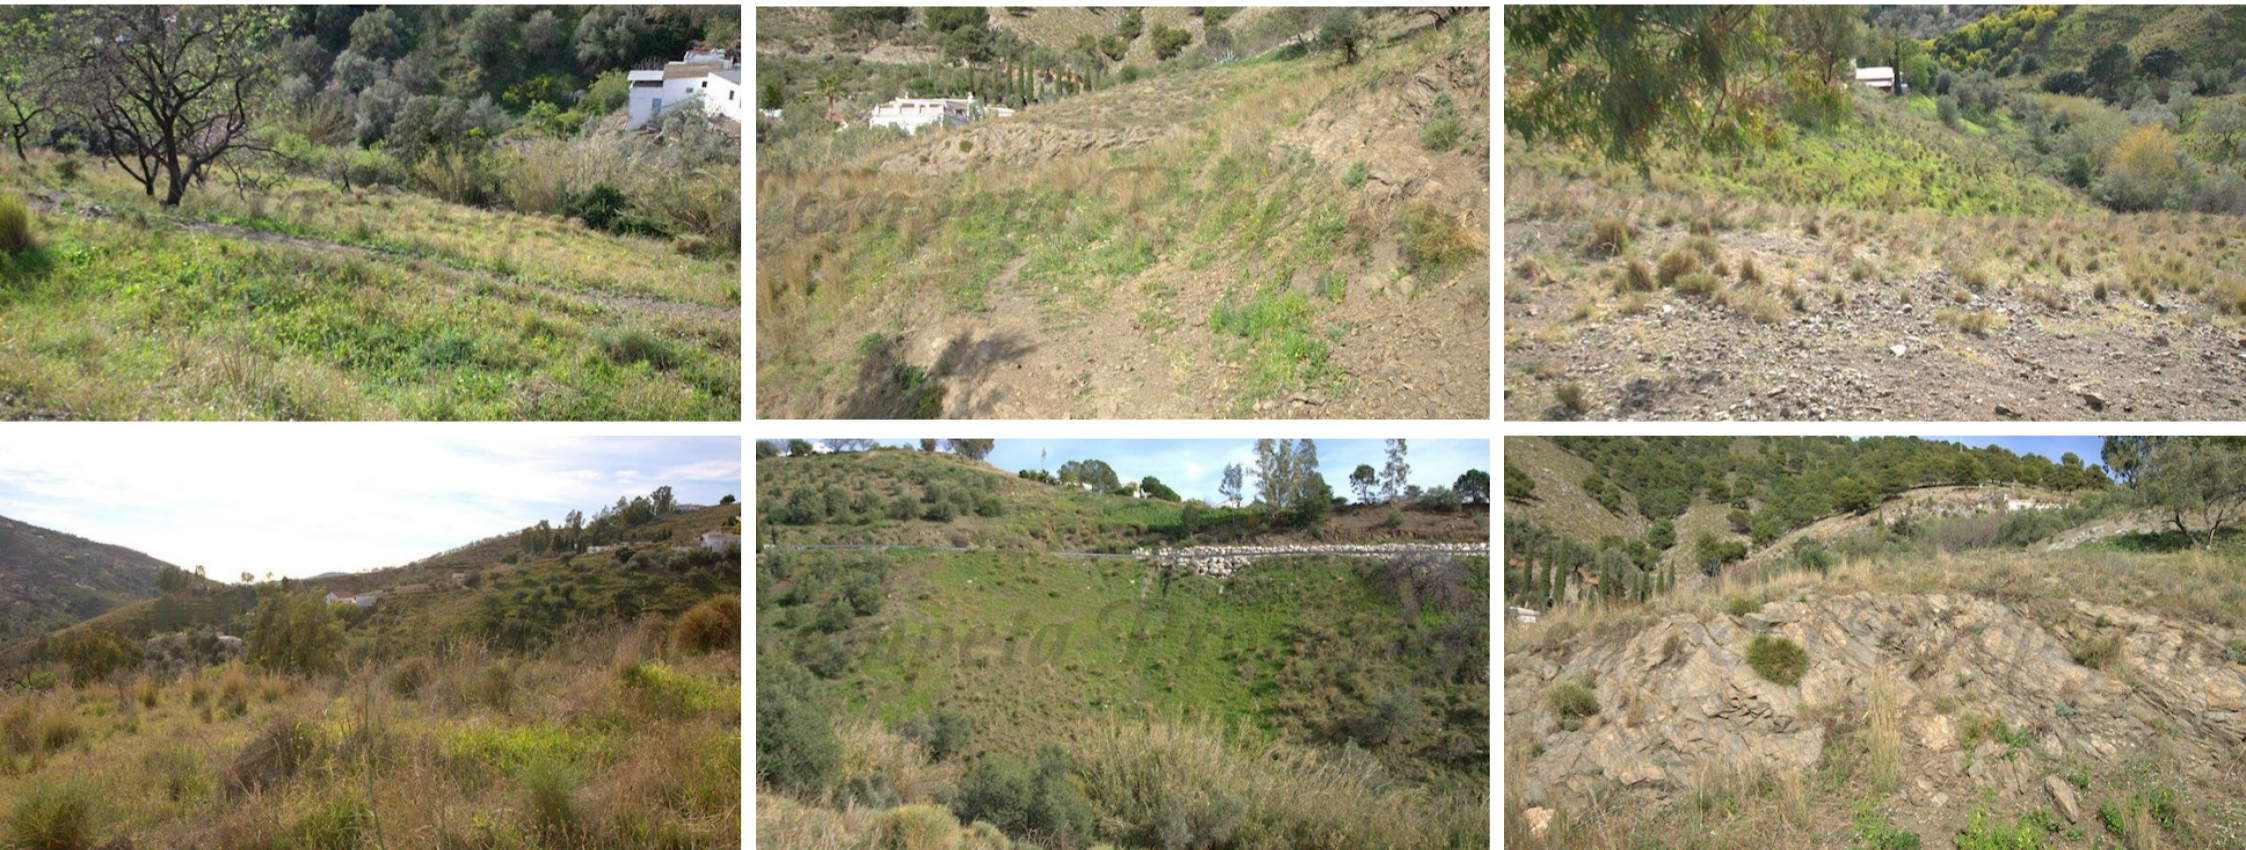

PROPERTY ID: COP-P161

Tomt till salu i Competa

€160,000

Attractive plot of 25,000 square metres with water and possibility to connect electricity nearby. There are two spacious terraces with stunning views of the sea and it is in an excellent location, just off the main road between Cómpeeta and Torrox, only a few kilometres from either village. As well as a great opportunity for those seeking a...