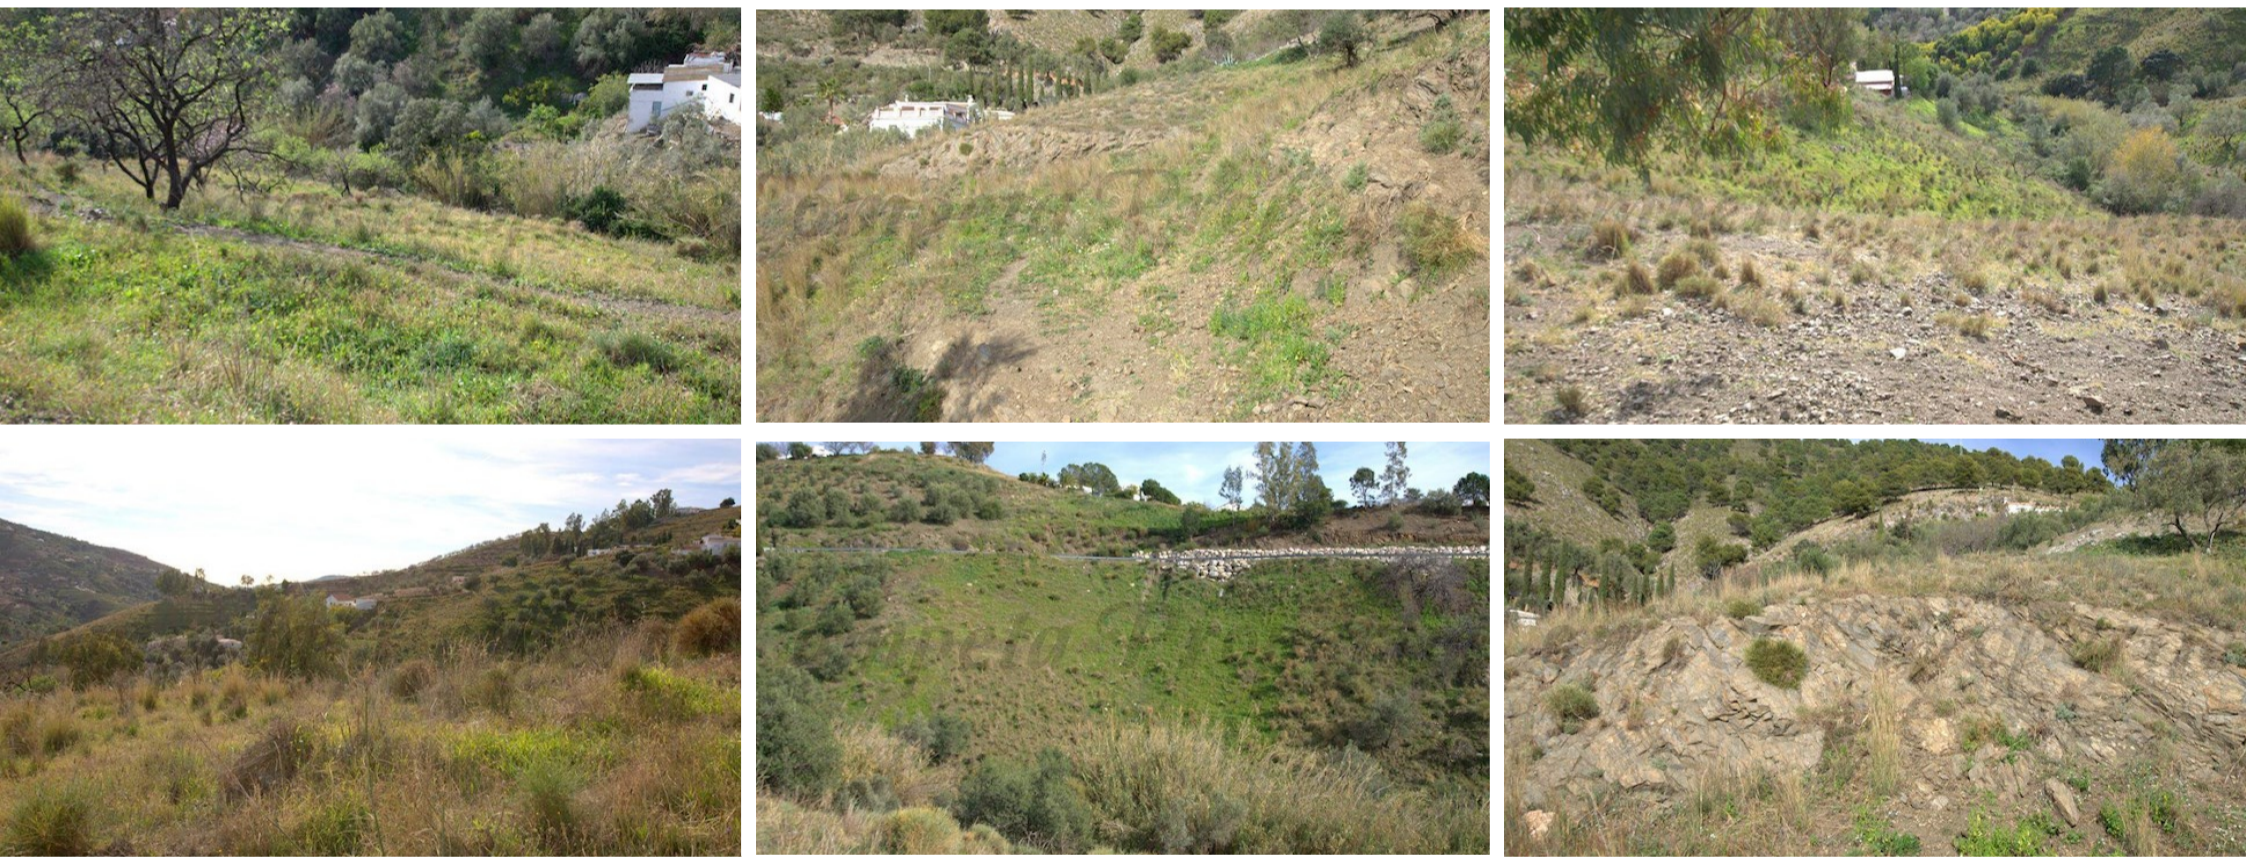

PROPERTY ID: COP-P161

Tomt till salu i Competa

€160,000

Attractive plot of 25,000 square metres with water and possibility to connect electricity nearby. There are two spacious terraces with stunning views of the sea and it is in an excellent location, just off the main road between Cómpeeta and Torrox, only a few kilometres from either village. As well as a great opportunity for those seeking a...