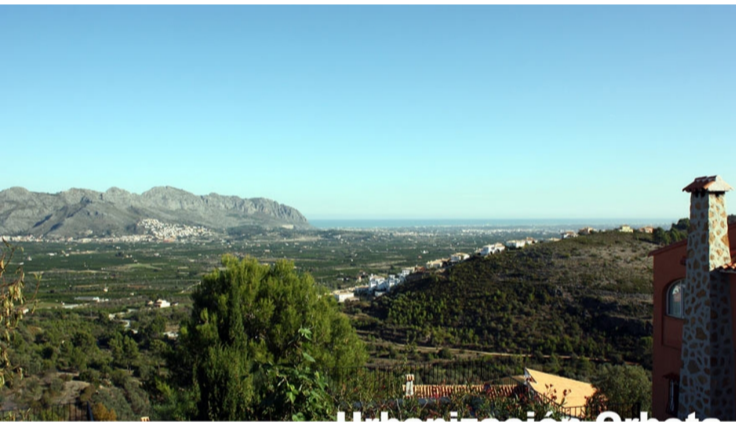

Superficie gráfica: 648 m²

Participación del inmueble: 100,00 %

Tipo:

PROPERTY ID: PEG-026073_E

Tomt till salu i Orba

€95,000

Urban plot of 648 m² in the urbanization of Orbeta, Orba (Alicante) Costa Blanca. On this plot is possible to build a house on two floors. The plot has fantastic views of the sea, the valley and mountains. Just a few minutes drive to the village of Orba with all amenities.