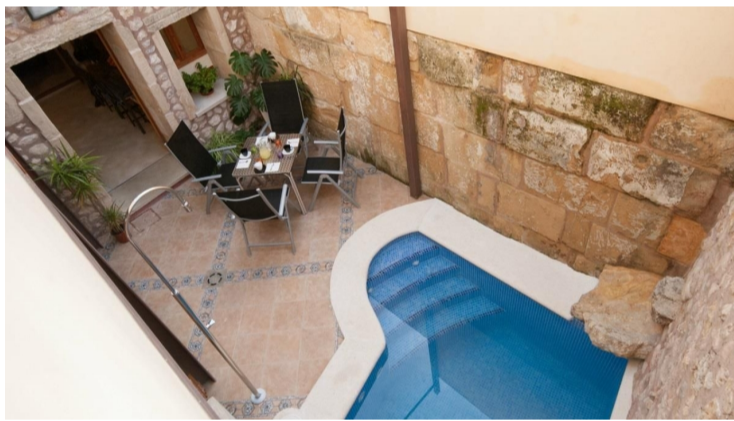

PROPERTY ID: CAP-1511

Parhus till salu i Pollença

€695,000

Cosy village house with licence for holiday rental. The house has lots of character and light, 2 double bedrooms, 2 full bathrooms - one with a large hydro-massage cabin - and is fully equipped. It has air conditioning and underfloor heating. The exposed wooden beams, the high ceilings and the walls covered with stone and marés give the rooms a...