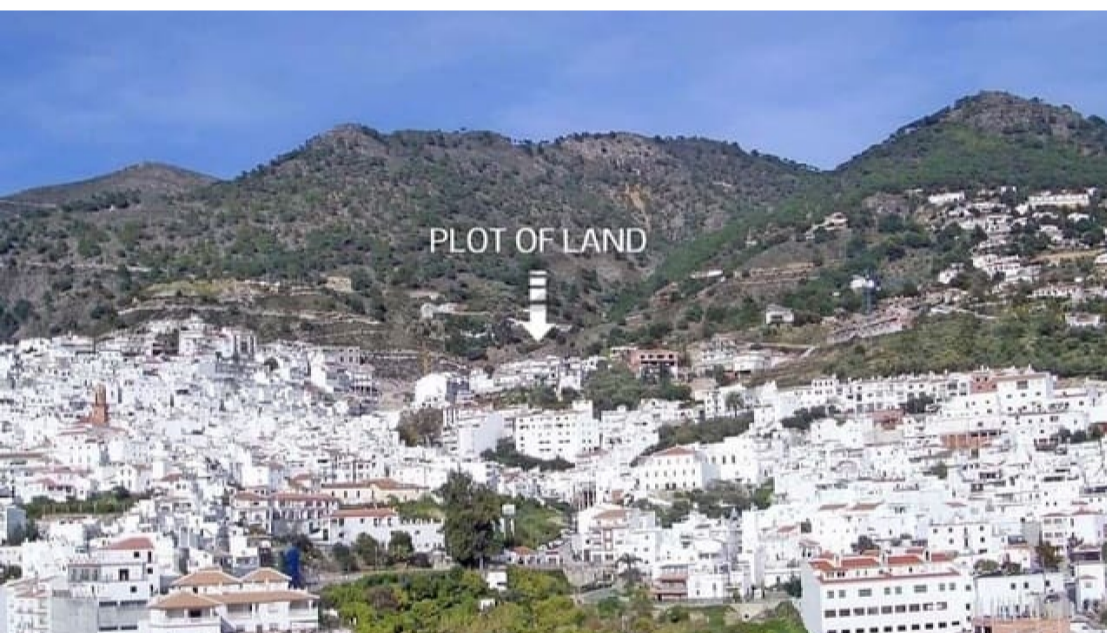

Cómpeta Properties

PROPERTY ID: COP-P223

Tomt till salu i Cómpeeta

€229,000

This is one of our large south-west facing plots which offers beautiful views of the village of Cómpeeta (Malaga), of the bay of Torre del Mar and on clear days the North African Coastline. The plot is conveniently situated in an elevated position, just off a tarmac road on the edge of the Natural park and within walking distance to the village. The...