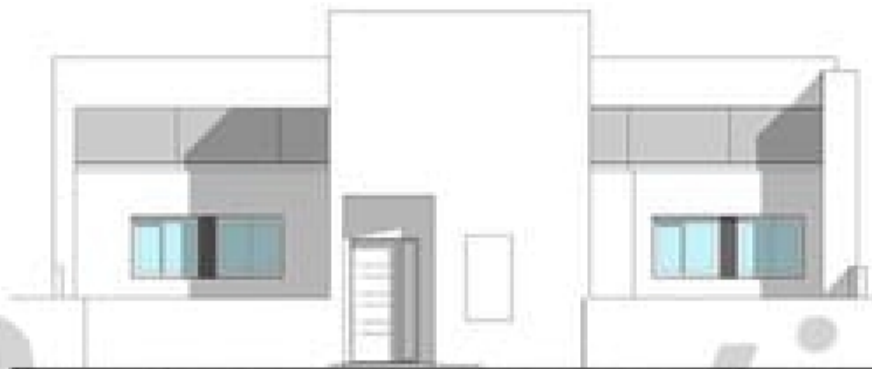

ALZADO NOROESTE

ALZADO SURESTE

PROPERTY ID: COP-AP248

Entrada	2,67
Distribuidor	2,45
Cocina	
Lavadero	
Salon - Comedor	
Dormitorio 1	
Dormitorio 2	
Baño 1	
Baño 2	
SUP. UTIL	
TERRAZA	
PATIO	
TERRAZA	11,77
<b>SUP. CONSTRUIDA / m<sup>2</sup></b>	
SUP. CONSTRUIDA VIVIENDA	80,37
SUP. CONSTR. + ZONA COMUN	97,40
SUP. CONSTRUIDA TOTAL	97,77

# Lägenhet till salu i Competa

€150,000

New development in Competa. 4 apartments of app 65sqm living space comprising a kitchen, a living-dining room with access to a small terrace, a bathroom, a master bedroom with ensuite facilities and a double bedroom. The apartments on the ground floor also have access to a patio.