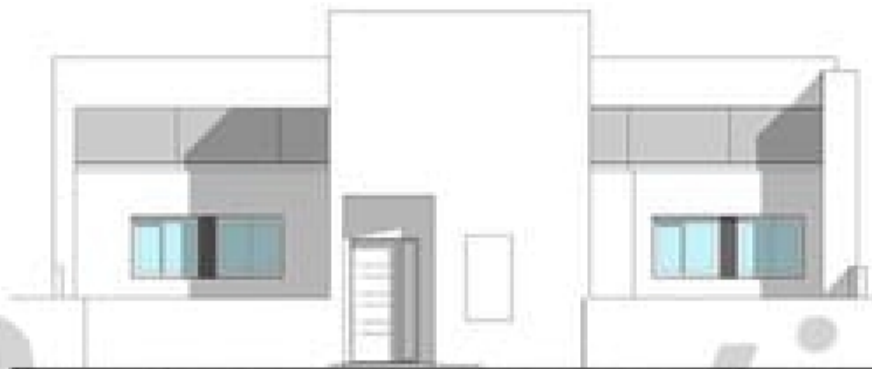

ALZADO NOROESTE

ALZADO SURESTE

PROPERTY ID: COP-AP248

Entrada	3,54
Cocina	6,64
Lavadero	2,82
Salon - Comedor	20,44
Dormitorio 1	14,29
Dormitorio 2	10,17
Baño 1	4,05
Baño 2	3,10
SUP. UTIL	65,05
TERRAZA	6,90
PATIO	13,90
SUP. CONSTRUIDA / m²	
SUP. CONSTRUIDA VIVIENDA	78,32
SUP. CONSTR. + ZONA COMUN	17,40
SUP. CONSTRUIDA TOTAL	95,72

Lägenhet till salu i Competa

€150,000

New development in Cómpeeta. 4 apartments of app 65sqm living space comprising a kitchen, a living-dining room with access to a small terrace, a bathroom, a master bedroom with ensuite facilities and a double bedroom. The apartments on the ground floor also have access to a patio.