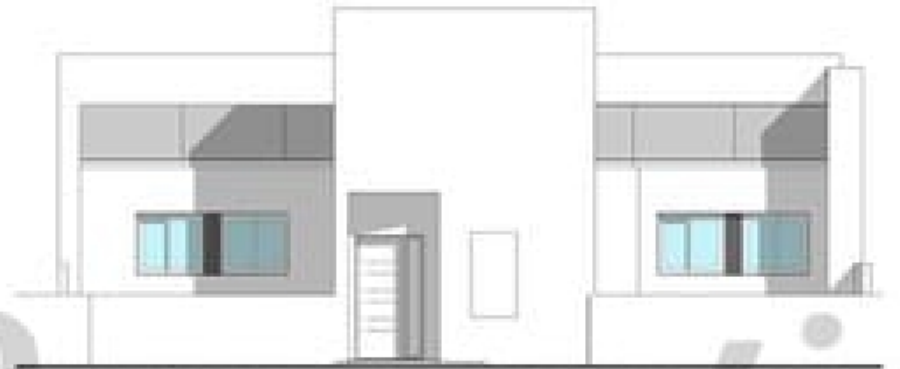

ALZADO NOROESTE

ALZADO SURESTE

PROPERTY ID: COP-AP248

Entrada	2,67
Distribuidor	2,45
Cocina	
Lavadero	
Salon - Comedor	
Dormitorio 1	
Dormitorio 2	
Baño 1	
Baño 2	
SUP. UTIL	
TERRAZA	
PATIO	
TERRAZA	11,77

# Lägenhet till salu i Competa

€150,000

New development in Cómpeeta. 4 apartments of app 65sqm living space comprising a kitchen, a living-dining room with access to a small terrace, a bathroom, a master bedroom with ensuite facilities and a double bedroom. The apartments on the ground floor also have access to a patio.