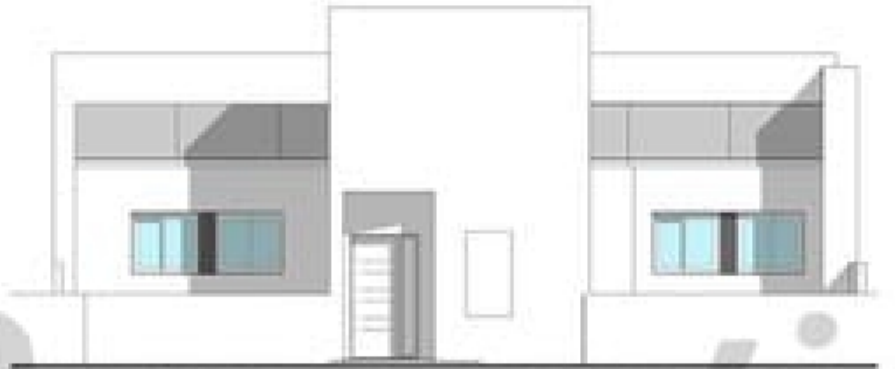

ALZADO NOROESTE

ALZADO SURESTE

PROPERTY ID: COP-AP248

Entrada	2,67
Distribuidor	2,45
Cocina	
Lavadero	
Salon - Comedor	
Dormitorio 1	
Dormitorio 2	
Baño 1	
Baño 2	
SUP. UTIL	
TERRAZA	
PATIO	
TERRAZA	11,77
SUP. CONSTRUIDA / m²	
SUP. CONSTRUIDA VIVIENDA	80,37
SUP. CONSTR. + ZONA COMUN	97,40
SUP. CONSTRUIDA TOTAL	97,77

Lägenhet till salu i Competa

€150,000

New development in Competa. 4 apartments of app 65sqm living space comprising a kitchen, a living-dining room with access to a small terrace, a bathroom, a master bedroom with ensuite facilities and a double bedroom. The apartments on the ground floor also have access to a patio.