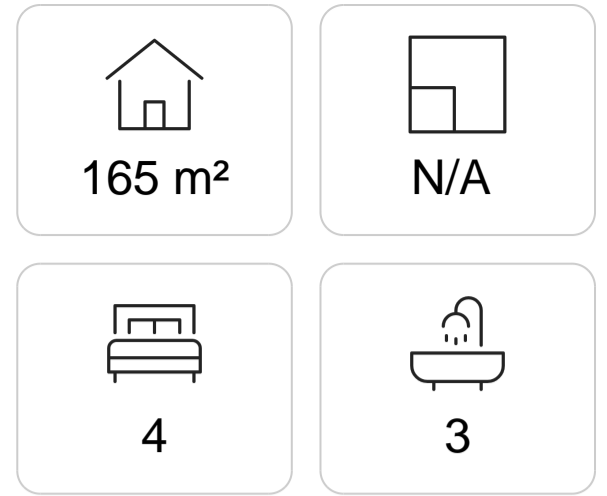

Lägenhet till salu i Lluçmajor

€870,000

Eneida offers the perfect blend of modernity, quality and comfort. The houses are projected with the best building specifications, the highest levels of comfort and the most avant-garde energy performance to meet today's requirements.

All the dwellings come with:

- A spacious open-plan lounge-dining room with a footage of up to 30 m².
- A...

+34 609 97 72 62

www.bostad-utland.se

info@bostad-utland.se