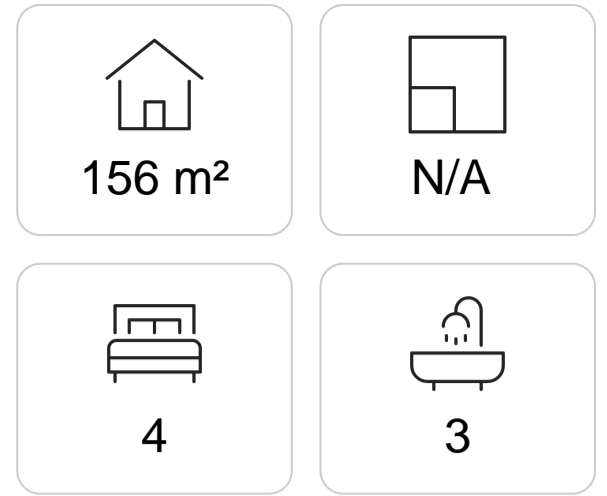

Lägenhet till salu i Lluçmajor

€860,000

Eneida offers the perfect blend of modernity, quality and comfort. The houses are projected with the best building specifications, the highest levels of comfort and the most avant-garde energy performance to meet today's requirements.

All the dwellings come with:

- A spacious open-plan lounge-dining room with a footage of up to 30 m².
- A...

+34 609 97 72 62

www.bostad-utland.se

info@bostad-utland.se