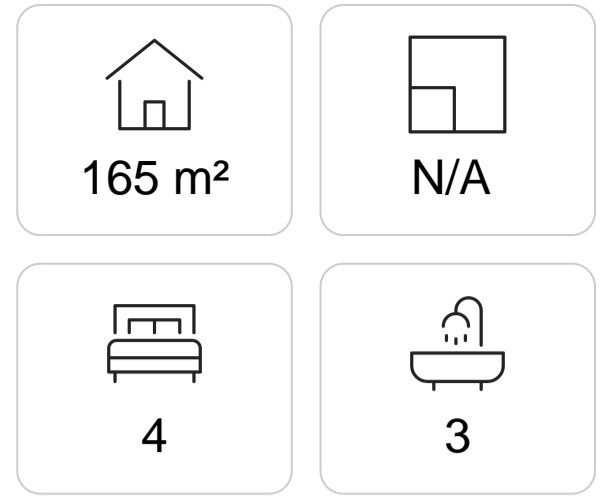

All the dwellings come with:

- A spacious open-plan lounge-dining room with a footage of up to 30 m<sup>2</sup>.
- A...

+34 609 97 72 62

[www.bostad-utland.se](http://www.bostad-utland.se)

[info@bostad-utland.se](mailto:info@bostad-utland.se)