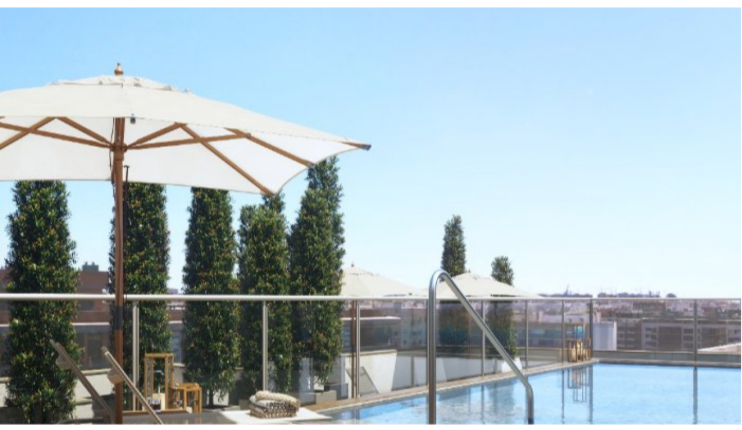

PROPERTY ID: PROVAL-AED003

Lägenhet till salu i Valencia (City)

€417,100

It is a Residential with 40 homes with 2, 3 and 4 bedrooms. All homes have large terraces. Common areas with social premises, gym and swimming pool. Comte is located in the Patraix neighborhood of Valencia, a 30-minute walk from the city center. Patraix has all the services and good communications, in a fully consolidated environment.