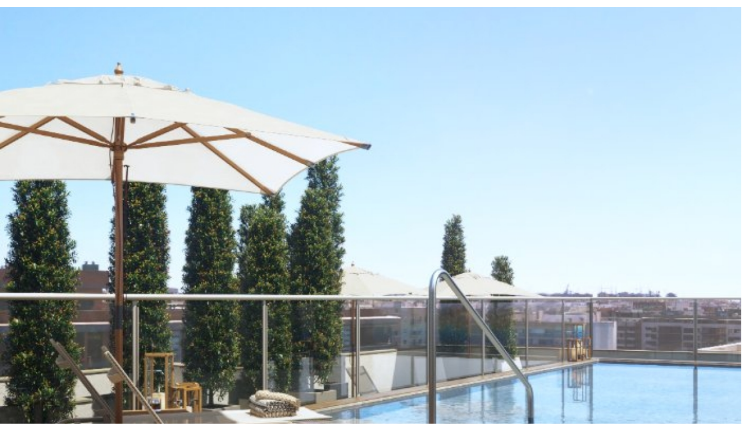

PROPERTY ID: PROVAL-AED003

Lägenhet till salu i Valencia (City)

€417,100

It is a Residential with 40 homes with 2, 3 and 4 bedrooms. All homes have large terraces. Common areas with social premises, gym and swimming pool. Comte is located in the Patraix neighborhood of Valencia, a 30-minute walk from the city center. Patraix has all the services and good communications, in a fully consolidated environment.