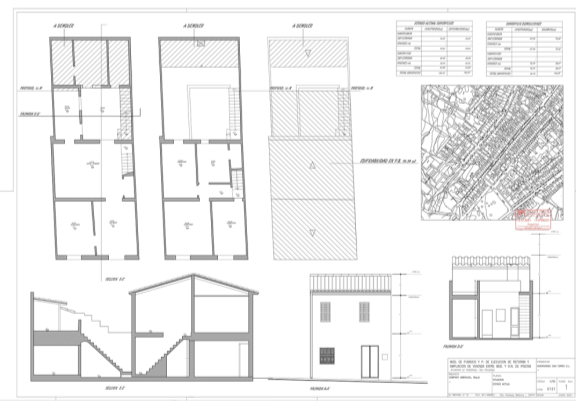

PROPERTY ID: PROMAR-ALC103

Radhus till salu i Pollença

€1,150,000

Located in one of the most traditional areas of Pollença's Old Town, Roser Vell 124 town house combines the taste of the modern-industrial style, while preserving the traditional elements in a typical Mallorquin construction.