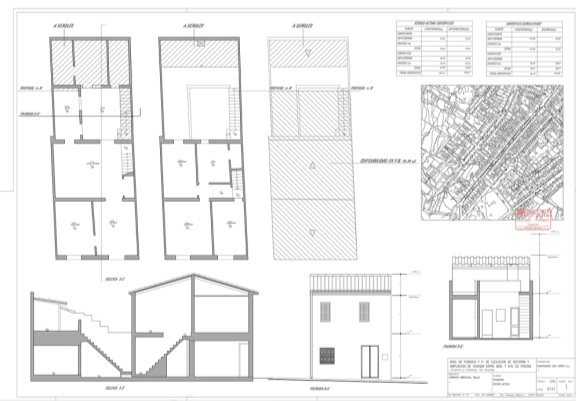

PROPERTY ID: PROMAR-ALC103

### Radhus till salu i Pollença

€1,150,000

Located in one of the most traditional areas of Pollença's Old Town, Roser Vell 124 town house combines the taste of the modern-industrial style, while preserving the traditional elements in a typical Mallorquin construction.