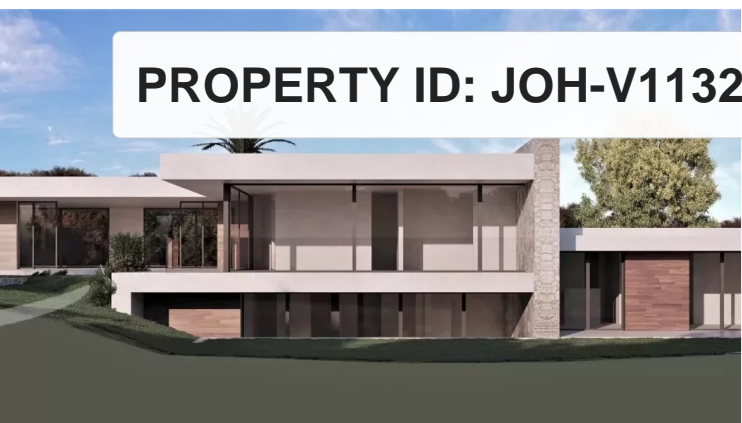

PROPERTY ID: JOH-V1132SP

# Tomt till salu i Santa Ponsa

€2,950,000

Big plot next to the golfcourse Large plot with a project next to the golfcourse of Santa Ponsa. This is one of the last plots available on the first line of the golfcourse in Santa Ponsa. It is also one of the largest lots with almost 3,500 m2. The land has a slight slope and enjoys beautiful views of the golf course. Thanks to the large...