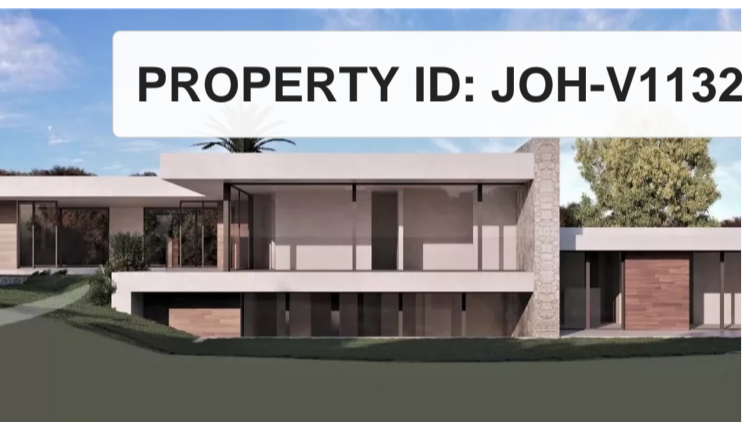

PROPERTY ID: JOH-V1132SP

Tomt till salu i Santa Ponsa

€2,950,000

Big plot next to the golfcourse Large plot with a project next to the golfcourse of Santa Ponsa. This is one of the last plots available on the first line of the golfcourse in Santa Ponsa. It is also one of the largest lots with almost 3,500 m2. The land has a slight slope and enjoys beautiful views of the golf course. Thanks to the large...