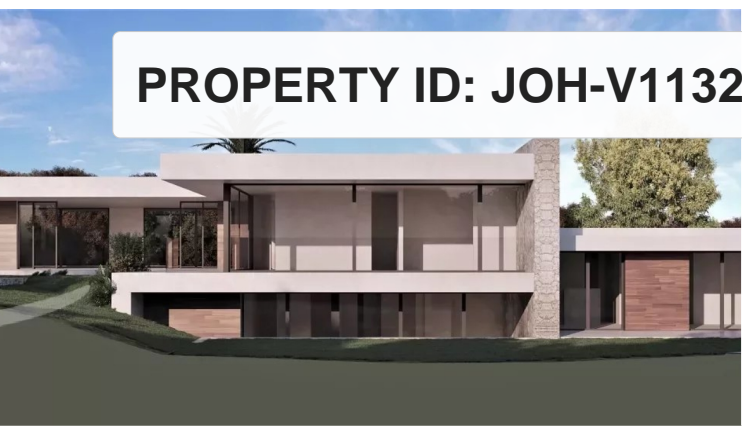

PROPERTY ID: JOH-V1132SP

Tomt till salu i Santa Ponsa

€2,950,000

Big plot next to the golfcourse Large plot with a project next to the golfcourse of Santa Ponsa. This is one of the last plots available on the first line of the golfcourse in Santa Ponsa. It is also one of the largest lots with almost 3,500 m2. The land has a slight slope and enjoys beautiful views of the golf course. Thanks to the large...