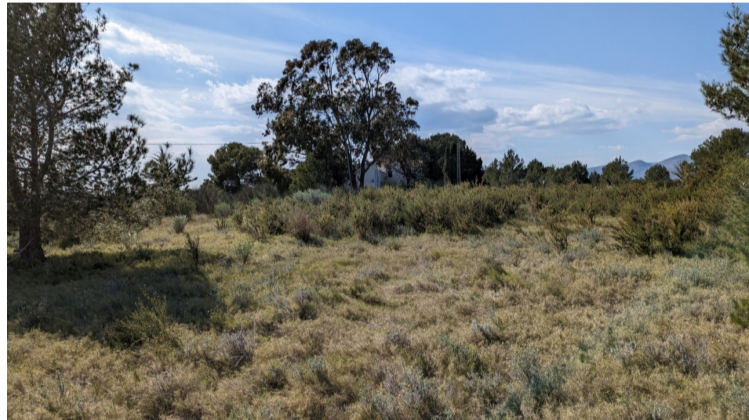

PROPERTY ID: CPS-CBD1532

till salu i Moraira

€995,900

Wonderful opportunity! This finca with panoramic sea views is located on a large, mainly flat, but two level, plot with incredible 360° views. To the south there is a panoramic sea view from Moraira to the Penon de Ifach in Calpe, to the east there is a view to Cumbre del Sol and over the town of Benitachell to sea, to the north the Montgo mountain...