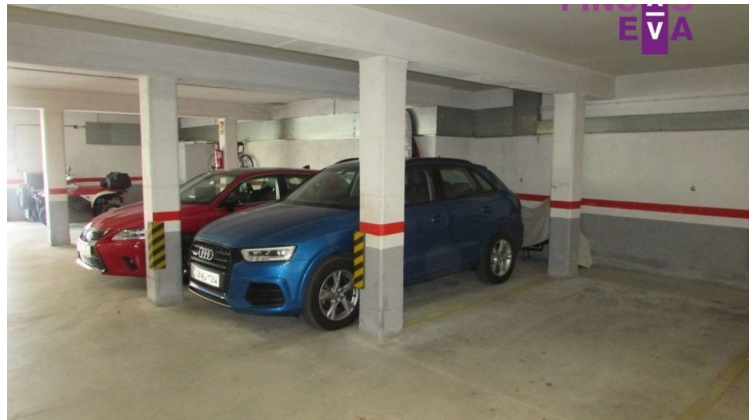

PROPERTY ID: FCE-FE89349/968

**till salu i Altafulla**

€17,500

Parking for sale in Altafulla of 11m2 according to cadastre. It is located in the Munts area, automatic entrance door..

22 m<sup>2</sup>

0

0

0