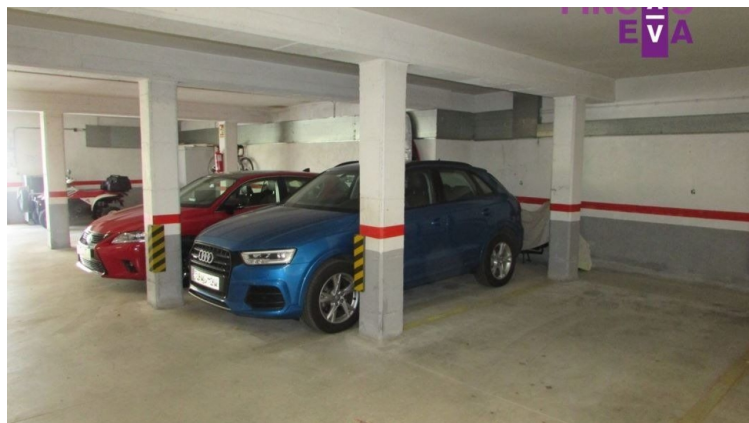

### till salu i Altafulla

€17,500

Parking for sale in Altafulla of 11m2 according to cadastre. It is located in the Munts area, automatic entrance door..

  
22 m<sup>2</sup>

  
0

  
0

  
0

+34 609 97 72 62