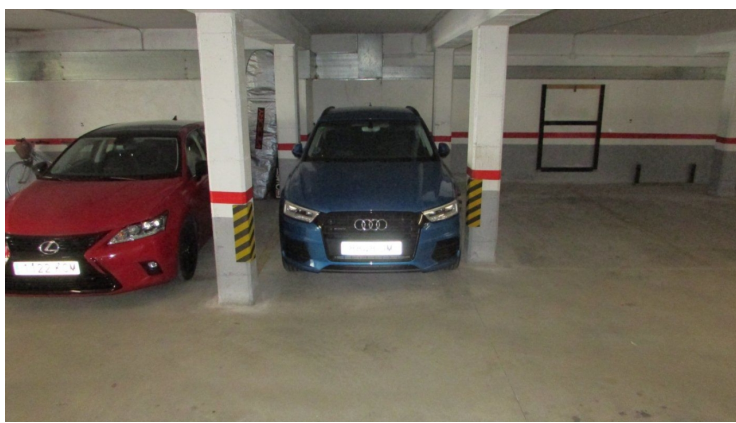

### till salu i Altafulla

€17,500

Parking for sale in Altafulla of 11m2 according to cadastre. It is located in the Munts area, automatic entrance door..

  
22 m<sup>2</sup>

  
0

  
0

  
0

+34 609 97 72 62