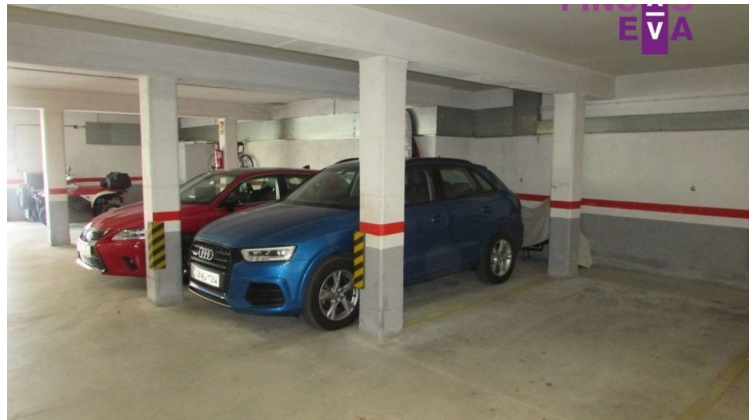

PROPERTY ID: FCE-FE89349/968

till salu i Altafulla

€17,500

Parking for sale in Altafulla of 11m2 according to cadastre. It is located in the Munts area, automatic entrance door..

22 m²

0

0

0